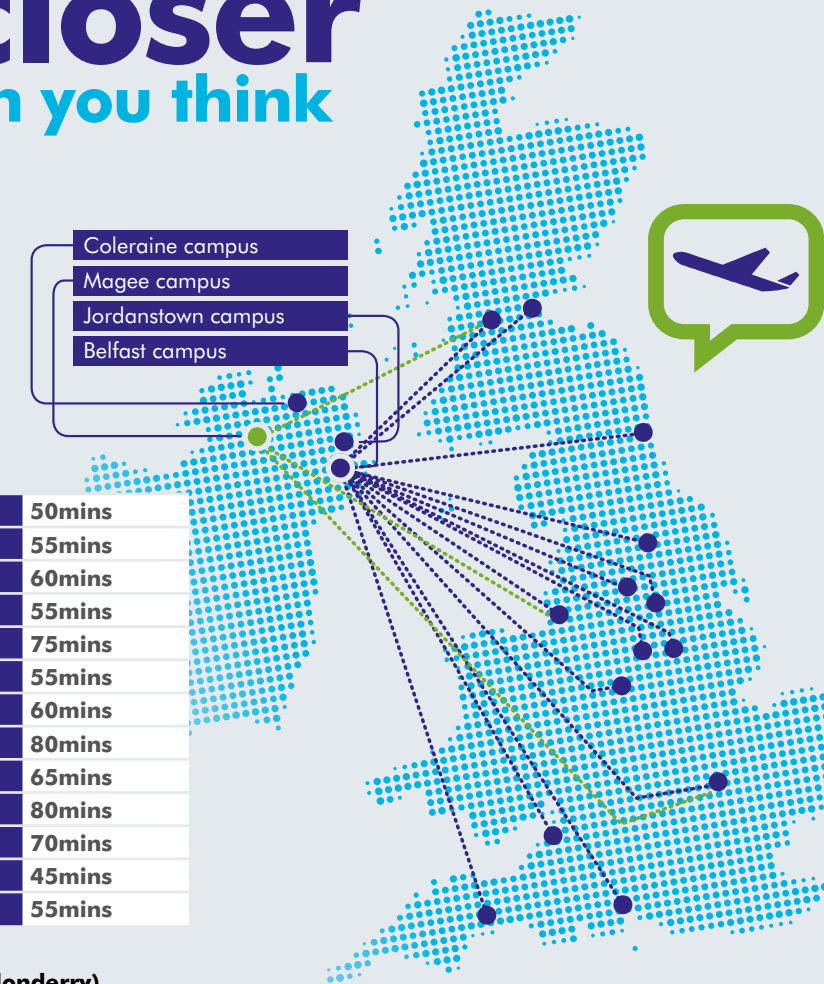

Download your copy of the 2020-2021 Undergraduate Prospectus now!
ulster.ac.uk/ug

Discover more

Visit ulster.ac.uk to stay up-to-date on life at Ulster.

Open days
Typically held across campuses in September each year, open days give you the opportunity to experience life at Ulster. Check our website for 2019 dates.

Youtube
Browse our YouTube channel and see for yourself what it's really like to study at Ulster. Hear from students and staff, explore our campuses and facilities, and discover how you can shape your future at Ulster.

[youtube.com/studyatulster](https://www.youtube.com/studyatulster)

Get social
Follow "Study at Ulster" on Facebook and Twitter and "UlsterUni" on Instagram to keep up-to-date on what's happening at Ulster University.

Talk to us
Our dedicated recruitment team are more than happy to help with any questions you might have.

Olivia O'Hare
+44 (0)28 9036 8005
+44 (0)75 2120 0644
o.ohare@ulster.ac.uk

Correct at time of print (February 2019). The University makes every effort to ensure that the information contained is accurate but it is possible that some changes will occur. Please note that the University's website is the most up-to-date source of information regarding courses, fees and facilities. Visit ulster.ac.uk for further details.