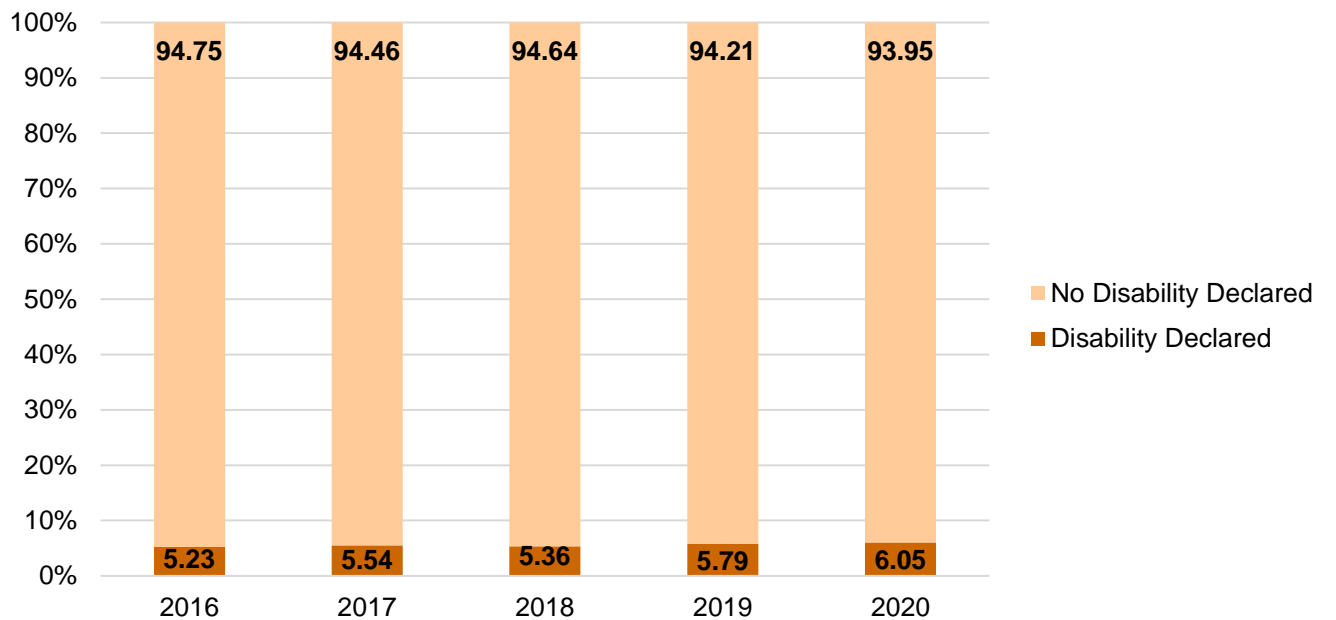

Overall Workforce

By Community Background

By Gender

By Ethnic Origin

By Disability Declared

Belfast Campus

By Community Background

By Gender

By Ethnic Origin

By Disability Declared

Jordanstown Campus

By Community Background

By Gender

By Ethnic Origin

By Disability Declared

Coleraine Campus