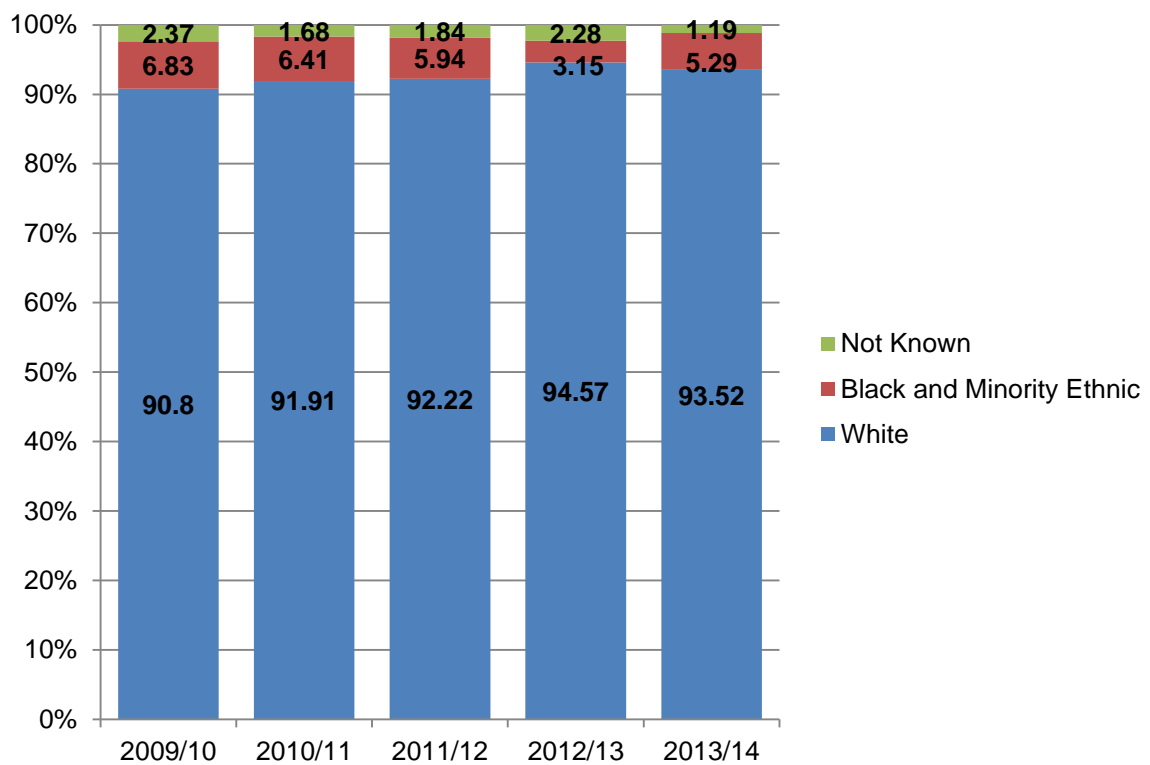

University-wide

By Gender

By Ethnic Origin

By Disability Declared

Belfast Campus

By Gender

By Ethnic Origin

By Disability Declared

Jordanstown Campus

By Gender

By Ethnic Origin

By Disability Declared

Coleraine Campus

By Gender

By Ethnic Origin

By Disability Declared