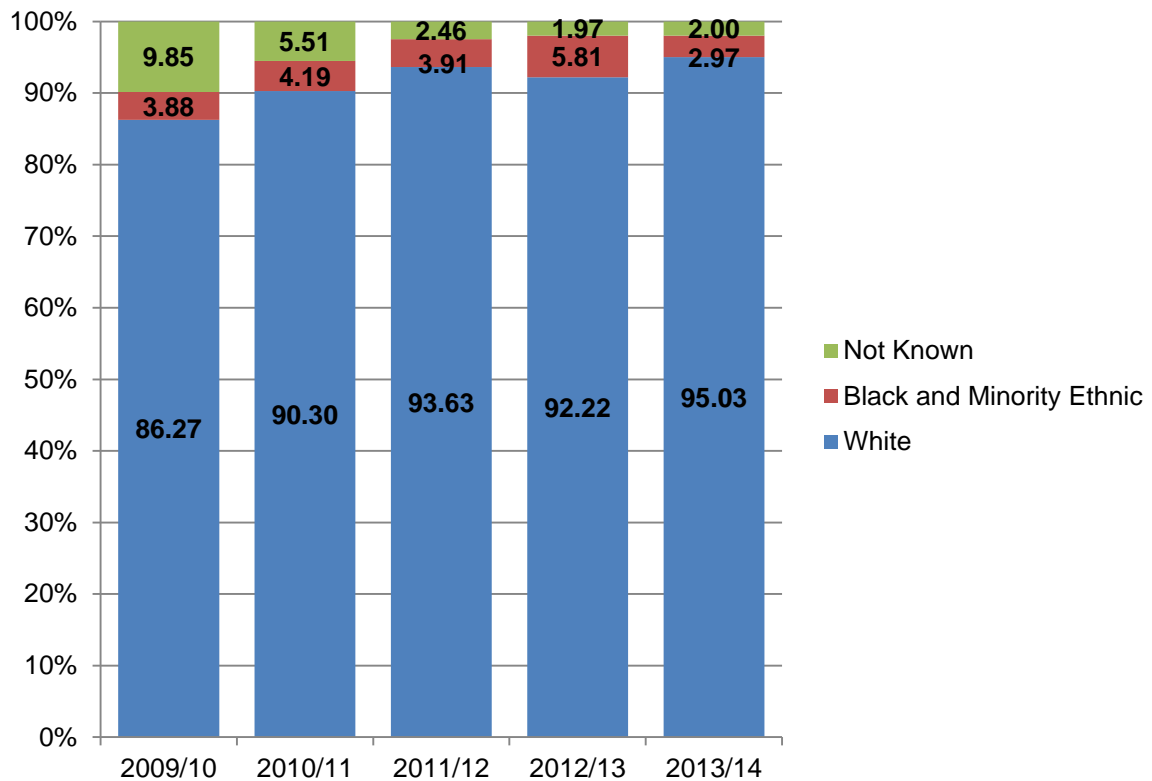

By Ethnic Origin