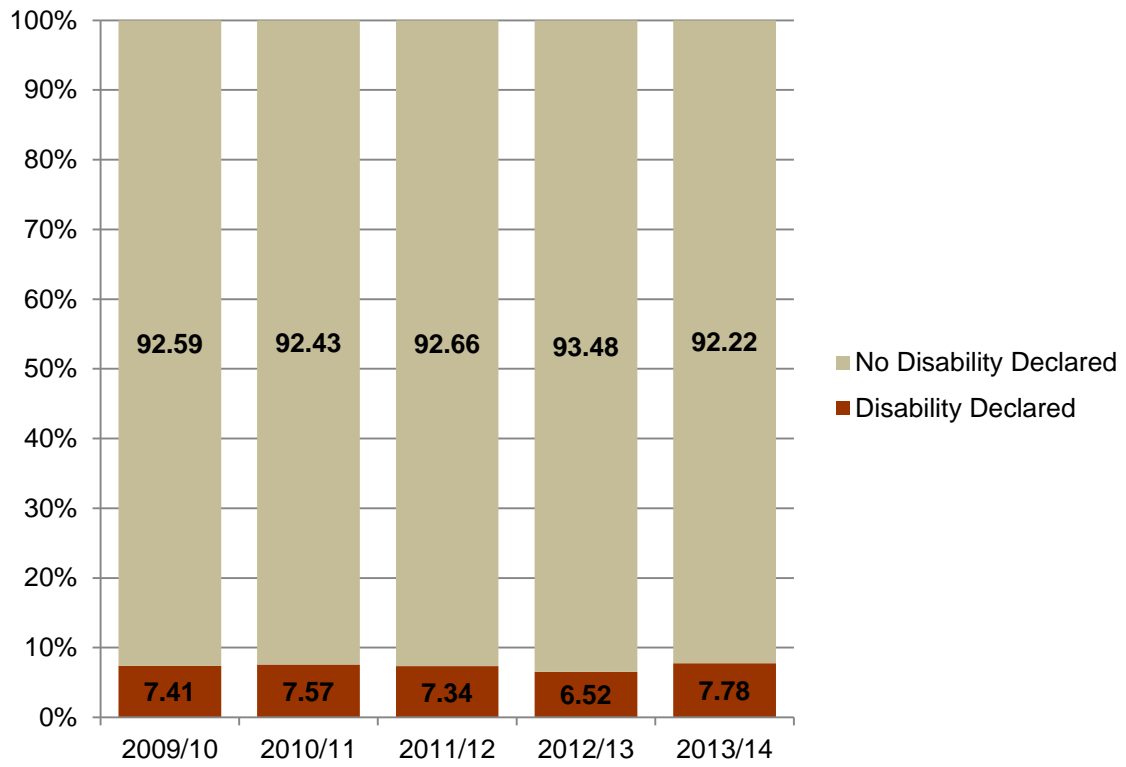

University-wide

By Gender

By Ethnic Origin

By Disability Declared

Belfast Campus

By Gender

By Ethnic Origin

By Disability Declared

Jordanstown Campus

By Gender

By Ethnic Origin

By Disability Declared

Coleraine Campus

By Gender

By Ethnic Origin

By Disability Declared