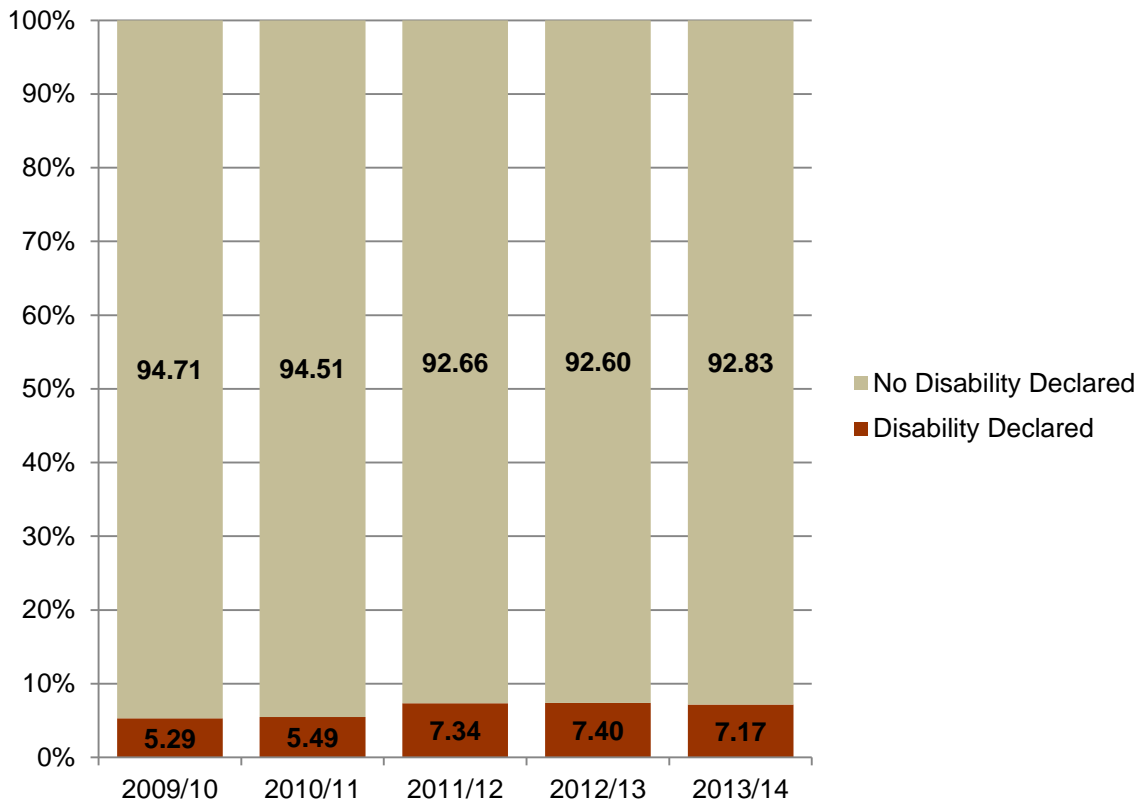

University-wide

By Gender

By Ethnic Origin

By Disability Declared

Belfast Campus

By Gender

By Ethnic Origin

By Disability Declared

Jordanstown Campus

By Gender

By Ethnic Origin

By Disability Declared

Coleraine Campus

By Gender

By Ethnic Origin

By Disability Declared