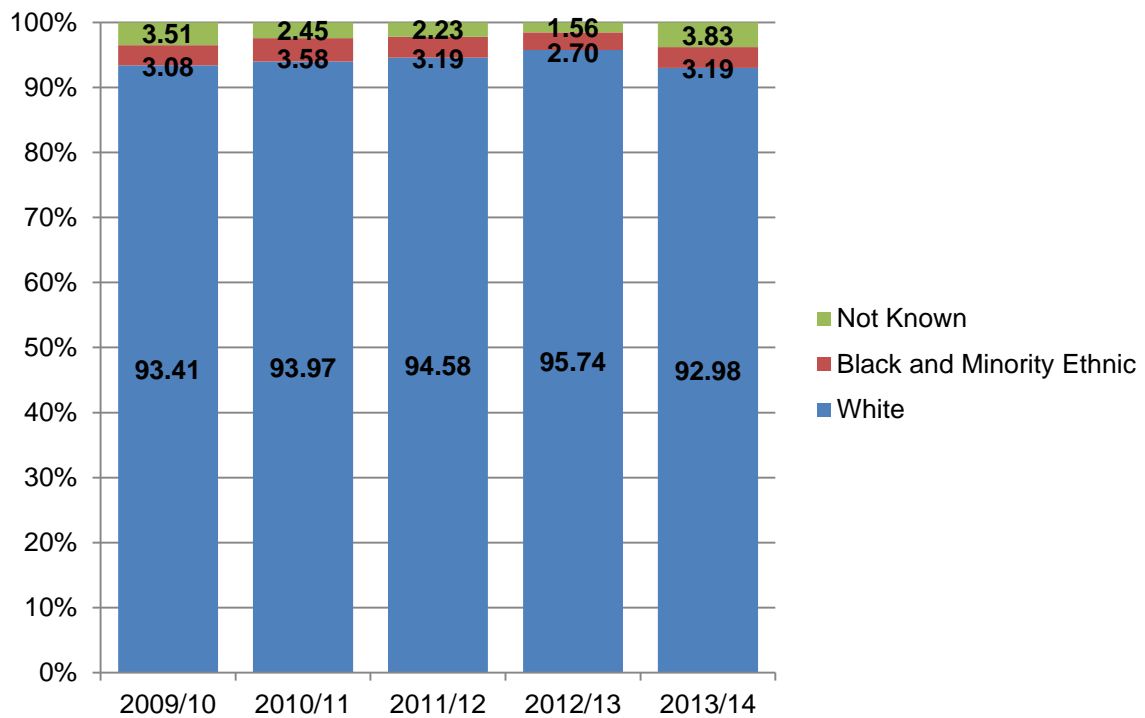

By Ethnic Origin