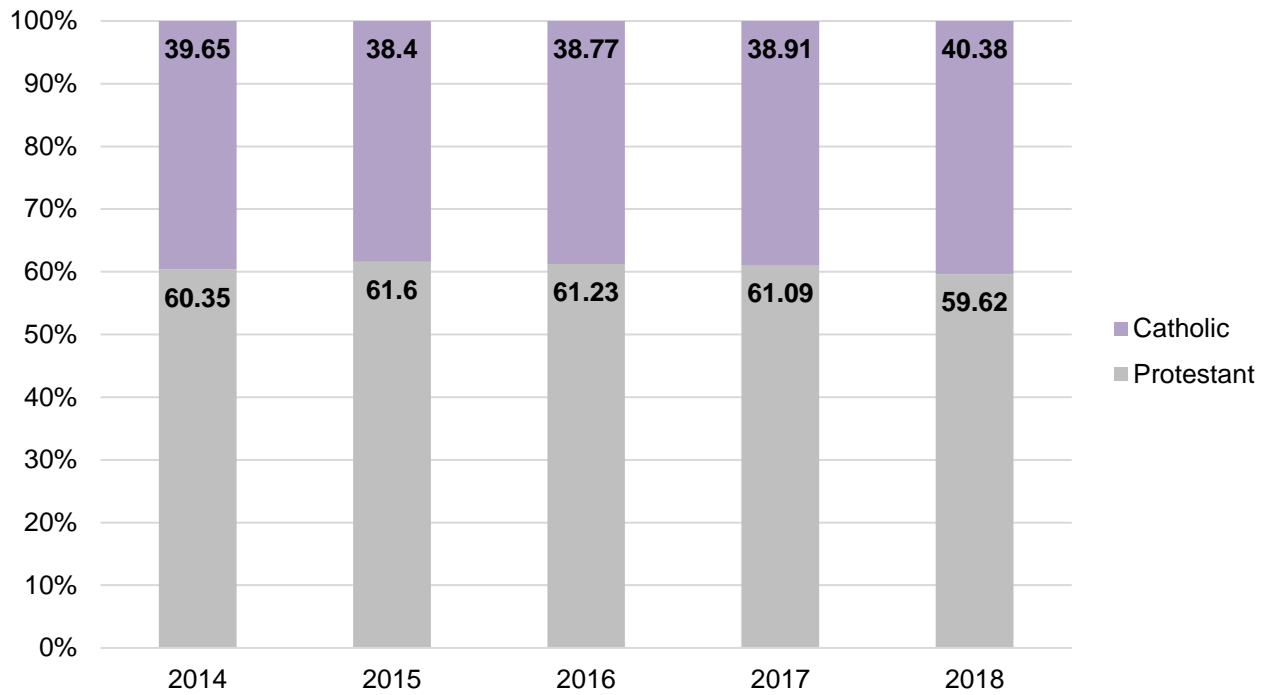

Coleraine Campus

By Community Background