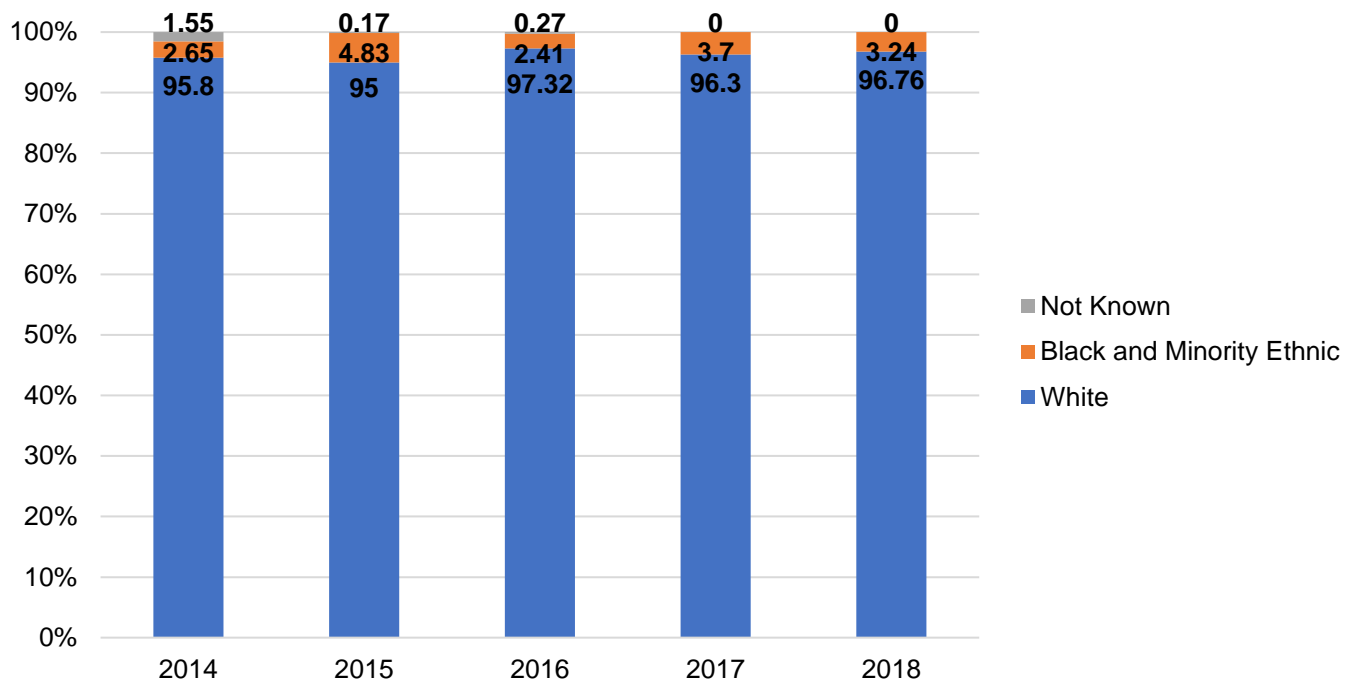

By Ethnic Origin