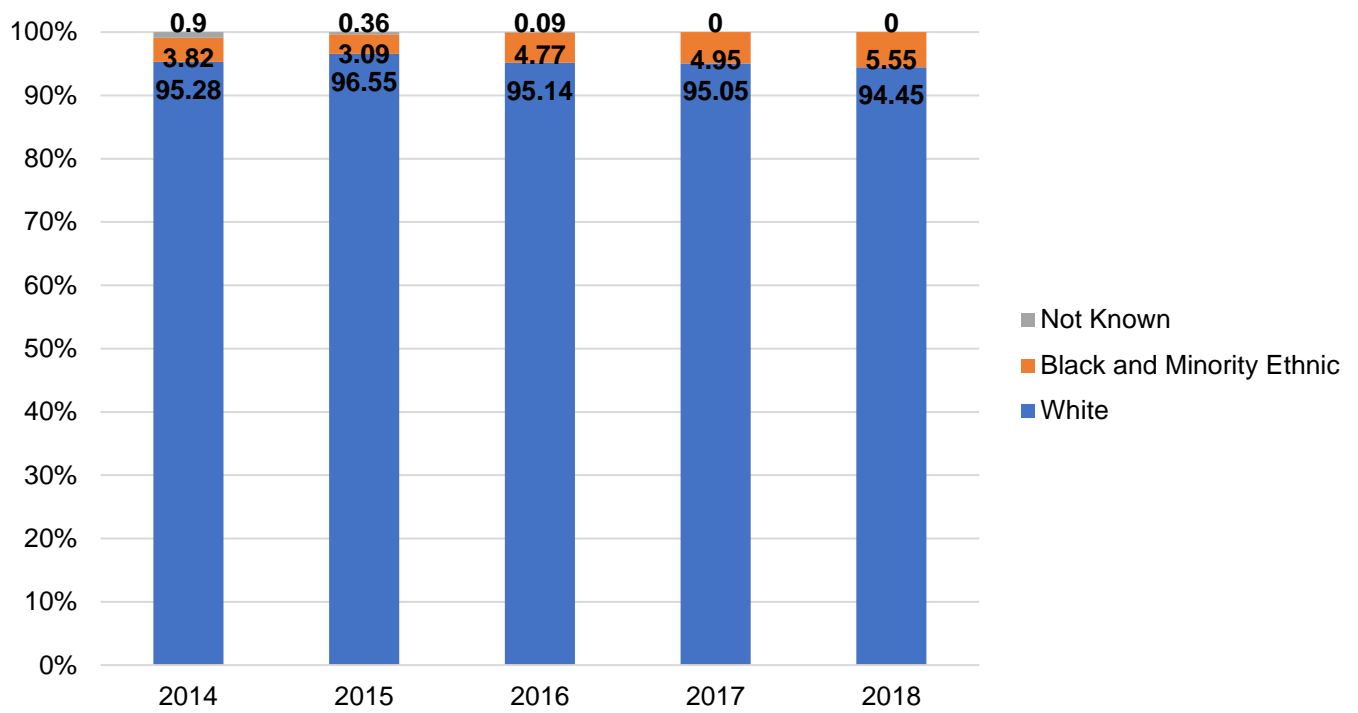

Overall Workforce

By Community Background

By Gender

By Ethnic Origin

By Disability Declared

Belfast Campus

By Community Background

By Gender

By Ethnic Origin

By Disability Declared

Jordanstown Campus

By Community Background

By Gender

By Ethnic Origin

By Disability Declared

Coleraine Campus