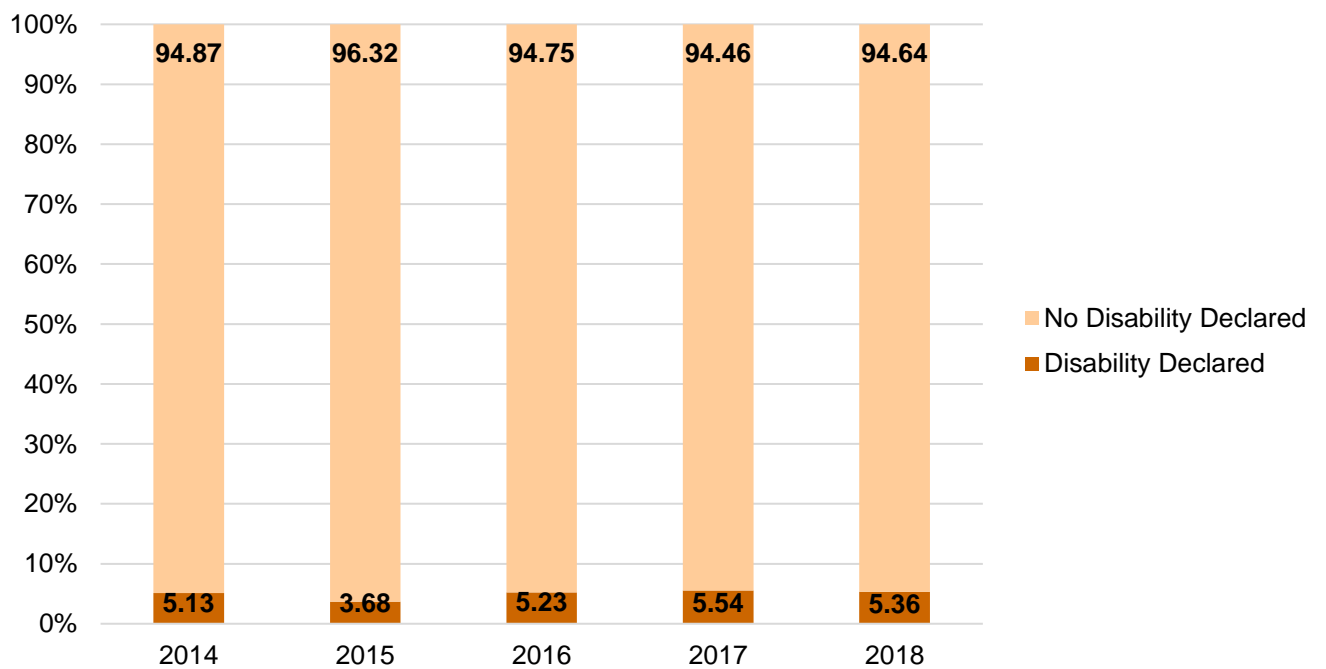

Overall Workforce

By Community Background

By Gender

By Ethnic Origin

By Disability Declared

Belfast Campus

By Community Background

By Gender

By Ethnic Origin

By Disability Declared

Jordanstown Campus

By Community Background

By Gender

By Ethnic Origin

By Disability Declared

Coleraine Campus