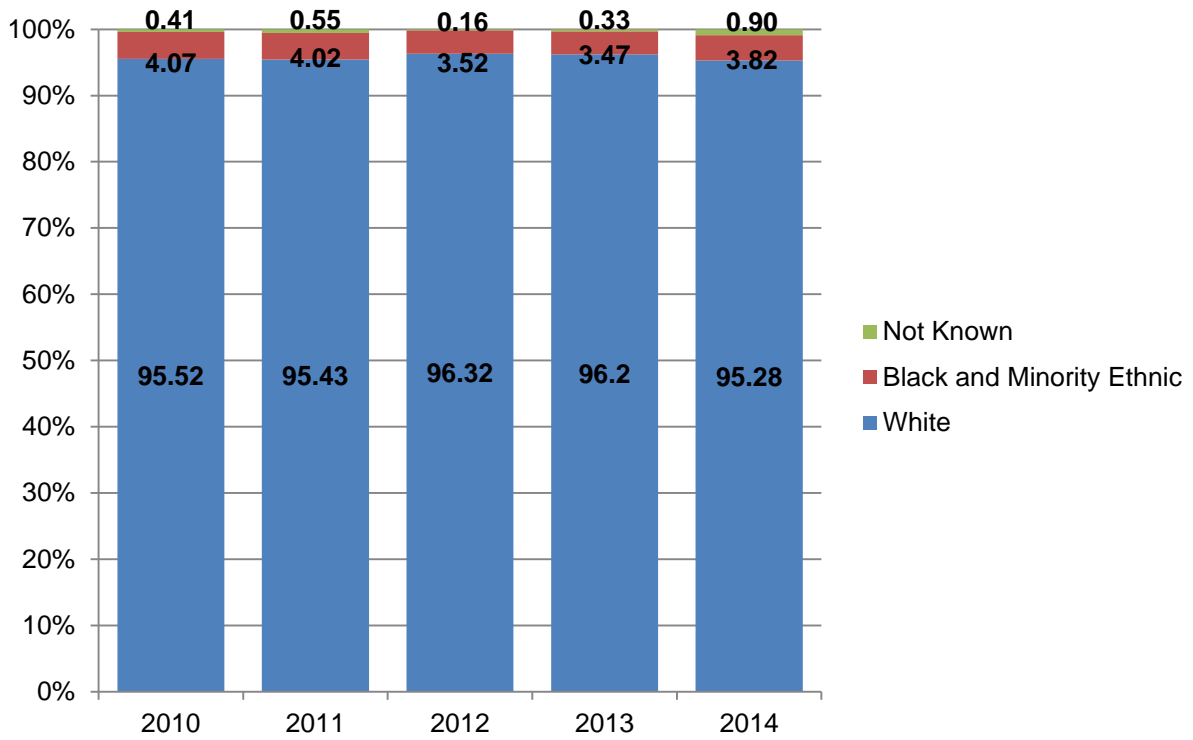

Overall Workforce

By Community Background

By Gender

By Ethnic Origin

By Disability Declared

Belfast Campus

By Community Background

By Gender

By Ethnic Origin

By Disability Declared

Jordanstown Campus

By Community Background

By Gender

By Ethnic Origin

By Disability Declared

Coleraine Campus