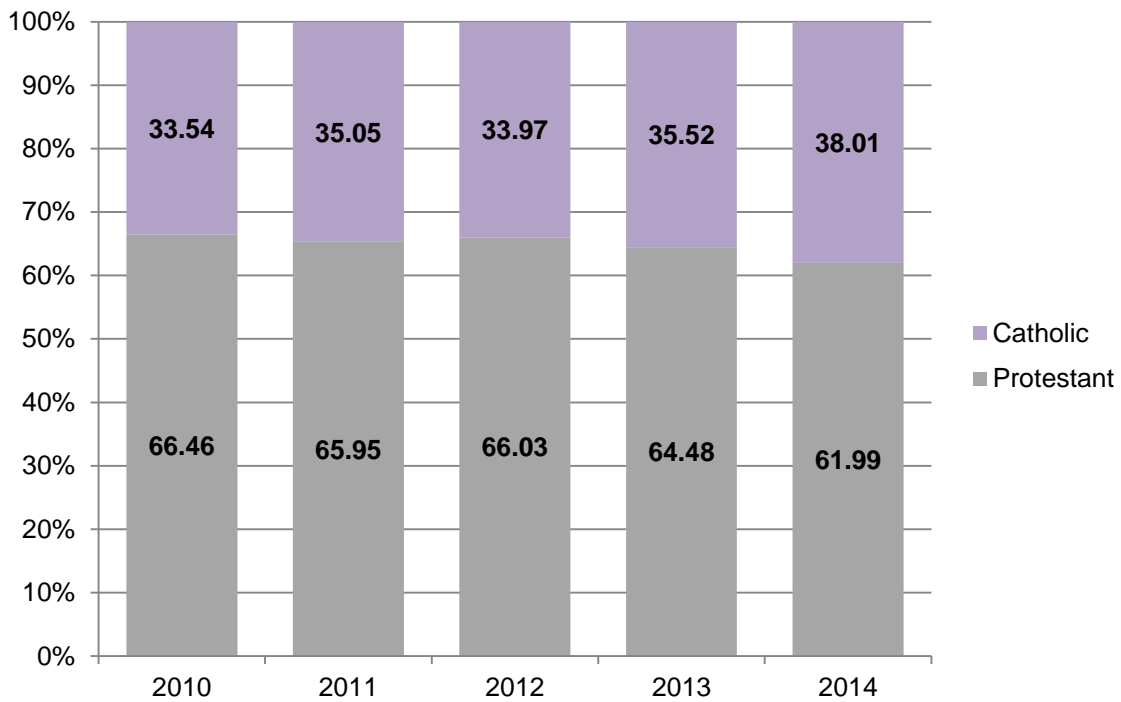

Overall Workforce

By Community Background

By Gender

By Ethnic Origin

By Disability Declared

Belfast Campus

By Community Background

By Gender

By Ethnic Origin

By Disability Declared

Jordanstown Campus

By Community Background

By Gender

By Ethnic Origin

By Disability Declared

Coleraine Campus