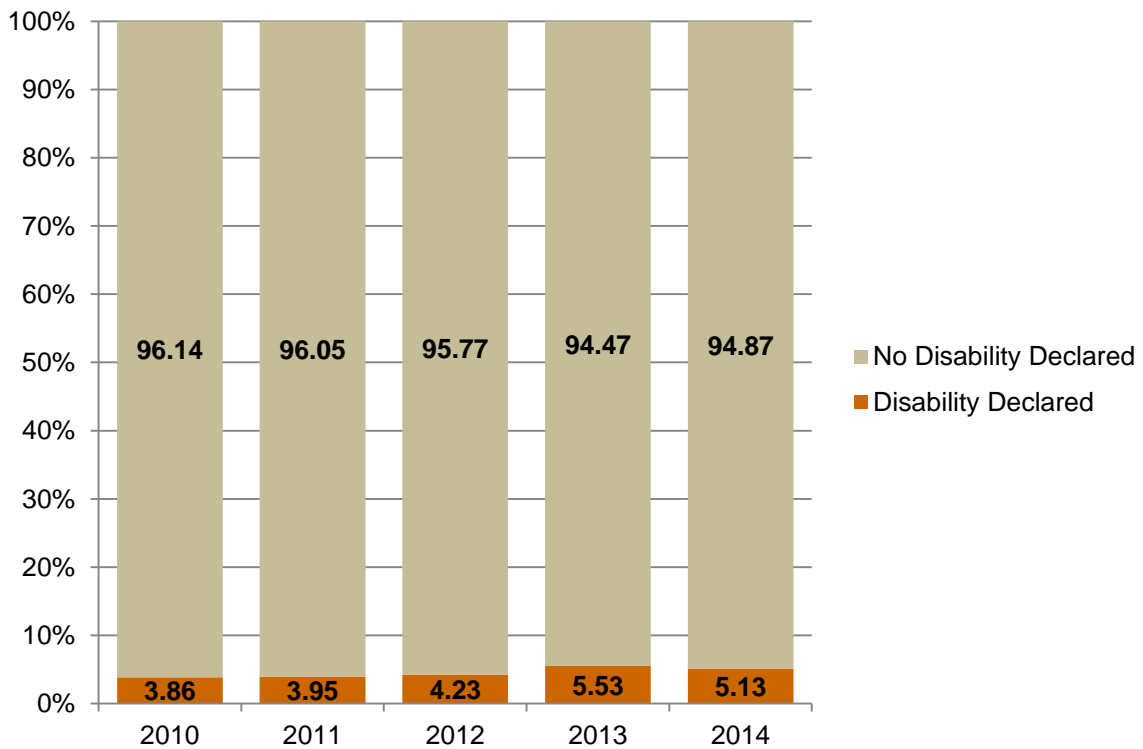

Overall Workforce

By Community Background

By Gender

By Ethnic Origin

By Disability Declared

Belfast Campus

By Community Background

By Gender

By Ethnic Origin

By Disability Declared

Jordanstown Campus

By Community Background

By Gender

By Ethnic Origin

By Disability Declared

Coleraine Campus

By Community Background

By Gender

By Ethnic Origin

By Disability Declared

Magee Campus

By Community Background

By Gender

By Ethnic Origin