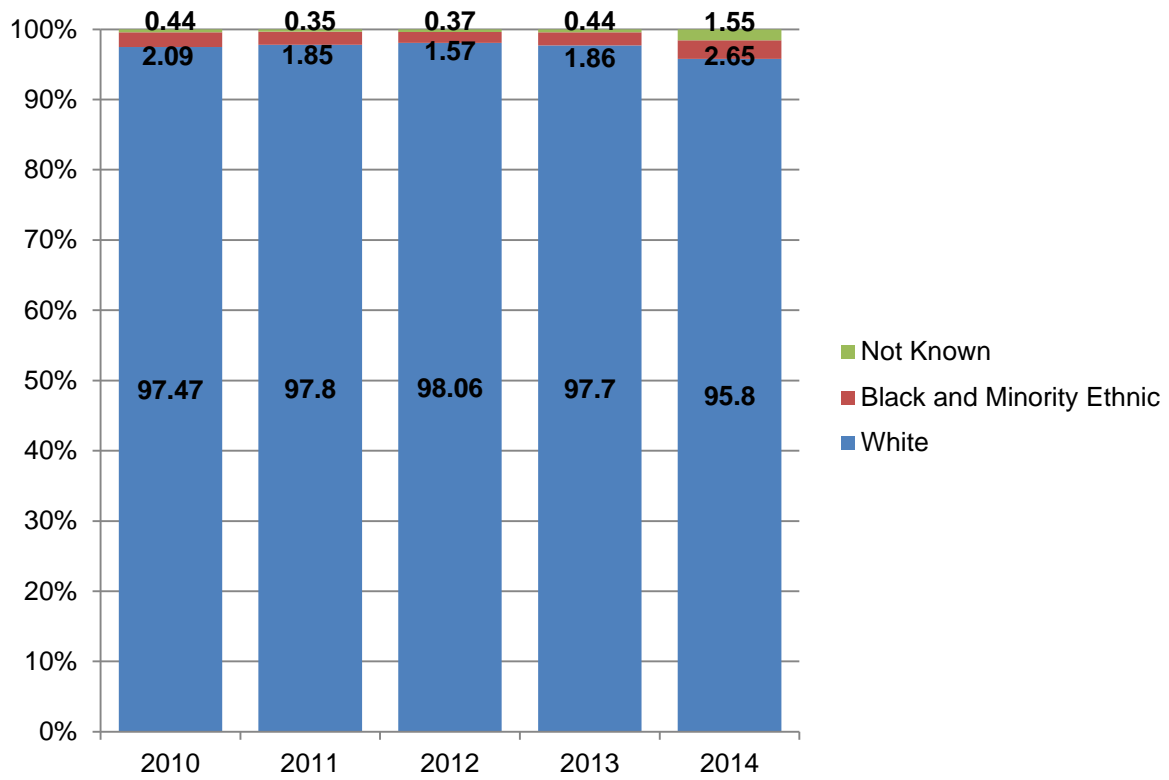

By Ethnic Origin