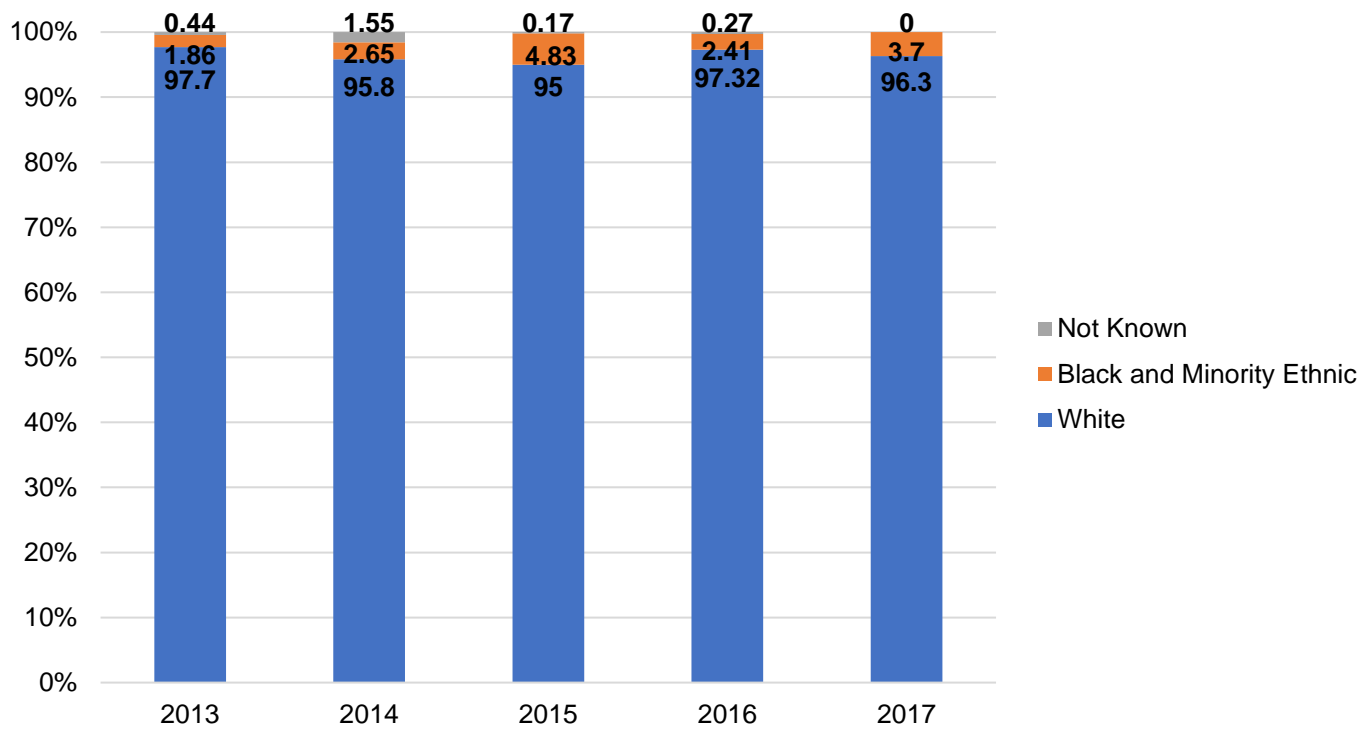

By Ethnic Origin