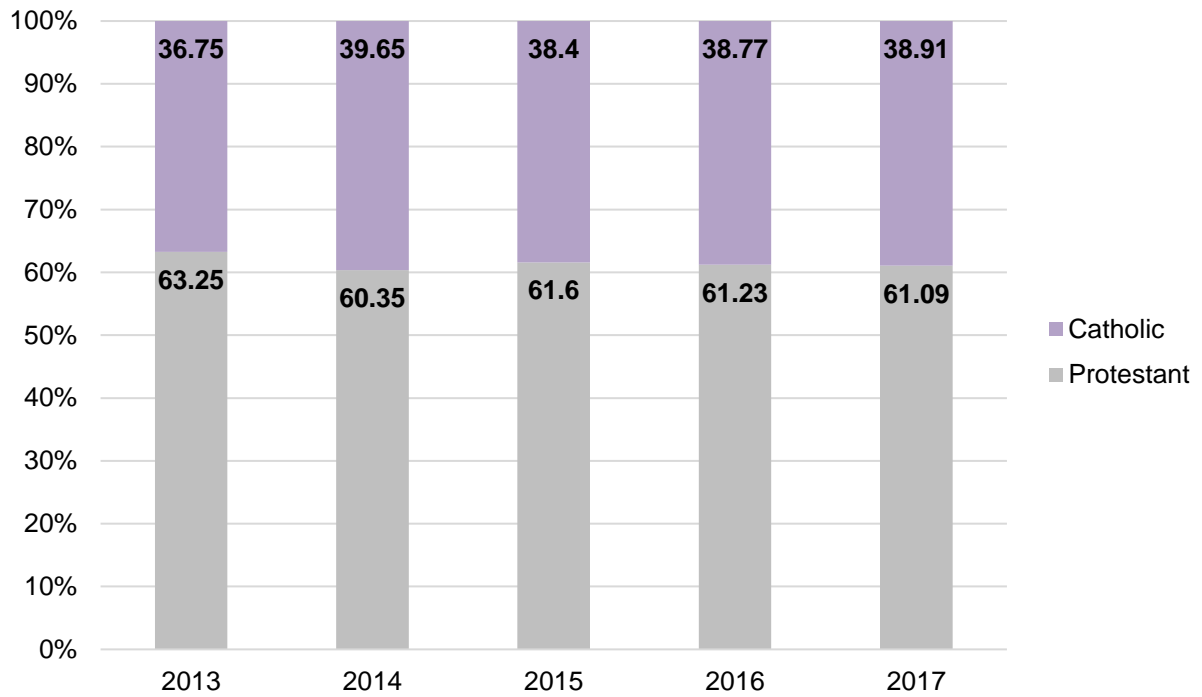

Coleraine Campus

By Community Background