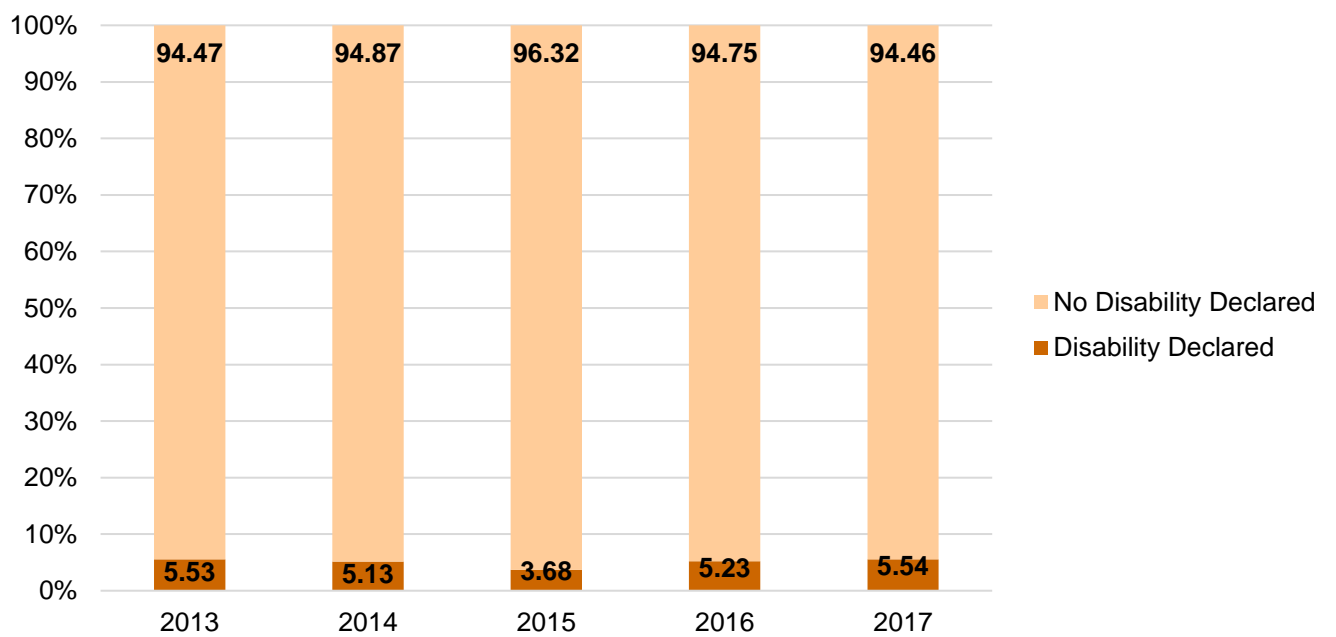

Overall Workforce

By Community Background

By Gender

By Ethnic Origin

By Disability Declared

Belfast Campus

By Community Background

By Gender

By Ethnic Origin

By Disability Declared

Jordanstown Campus

By Community Background

By Gender

By Ethnic Origin

By Disability Declared

Coleraine Campus