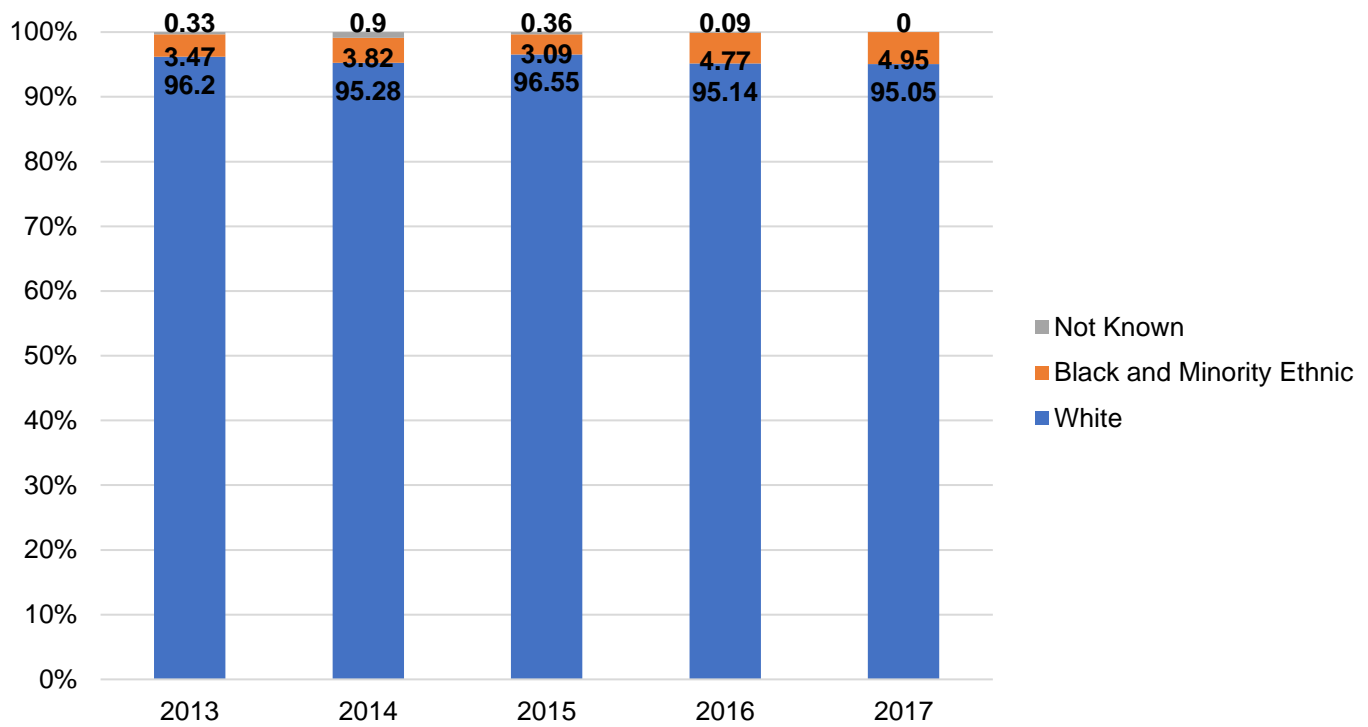

Overall Workforce

By Community Background

By Gender

By Ethnic Origin

By Disability Declared

Belfast Campus

By Community Background

By Gender

By Ethnic Origin

By Disability Declared

Jordanstown Campus

By Community Background

By Gender

By Ethnic Origin

By Disability Declared

Coleraine Campus