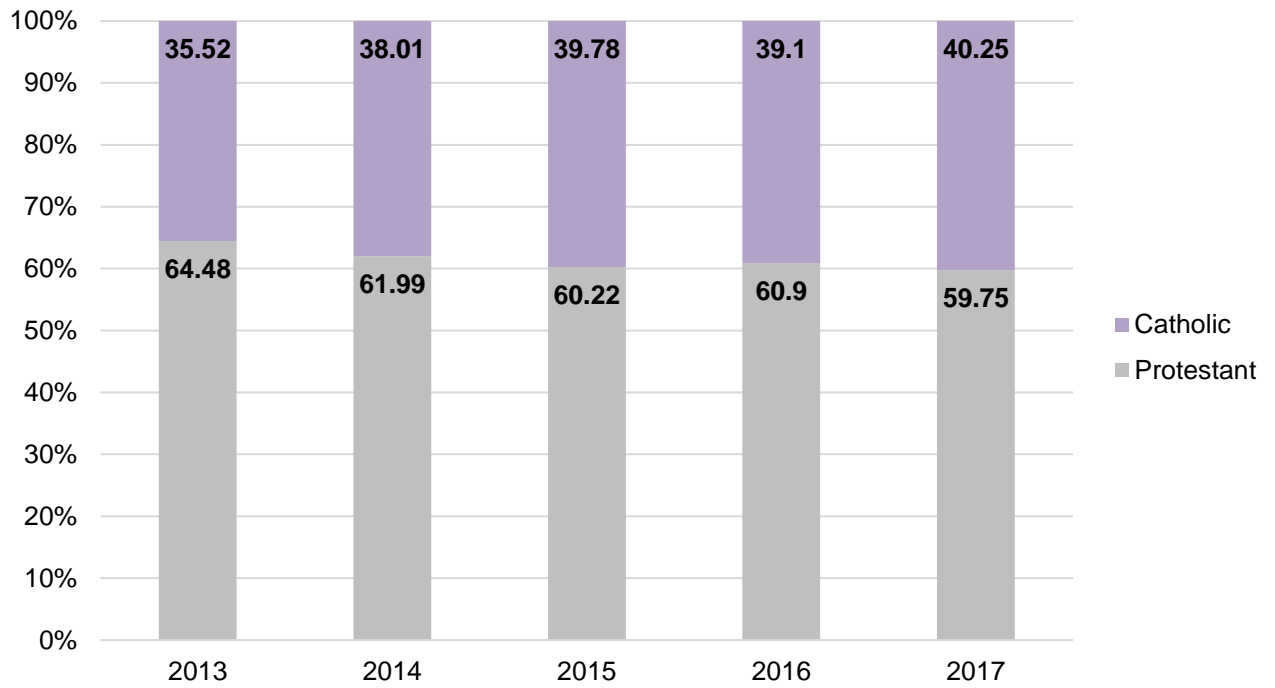

Overall Workforce

By Community Background

By Gender

By Ethnic Origin

By Disability Declared

Belfast Campus

By Community Background

By Gender

By Ethnic Origin

By Disability Declared

Jordanstown Campus

By Community Background

By Gender

By Ethnic Origin

By Disability Declared

Coleraine Campus