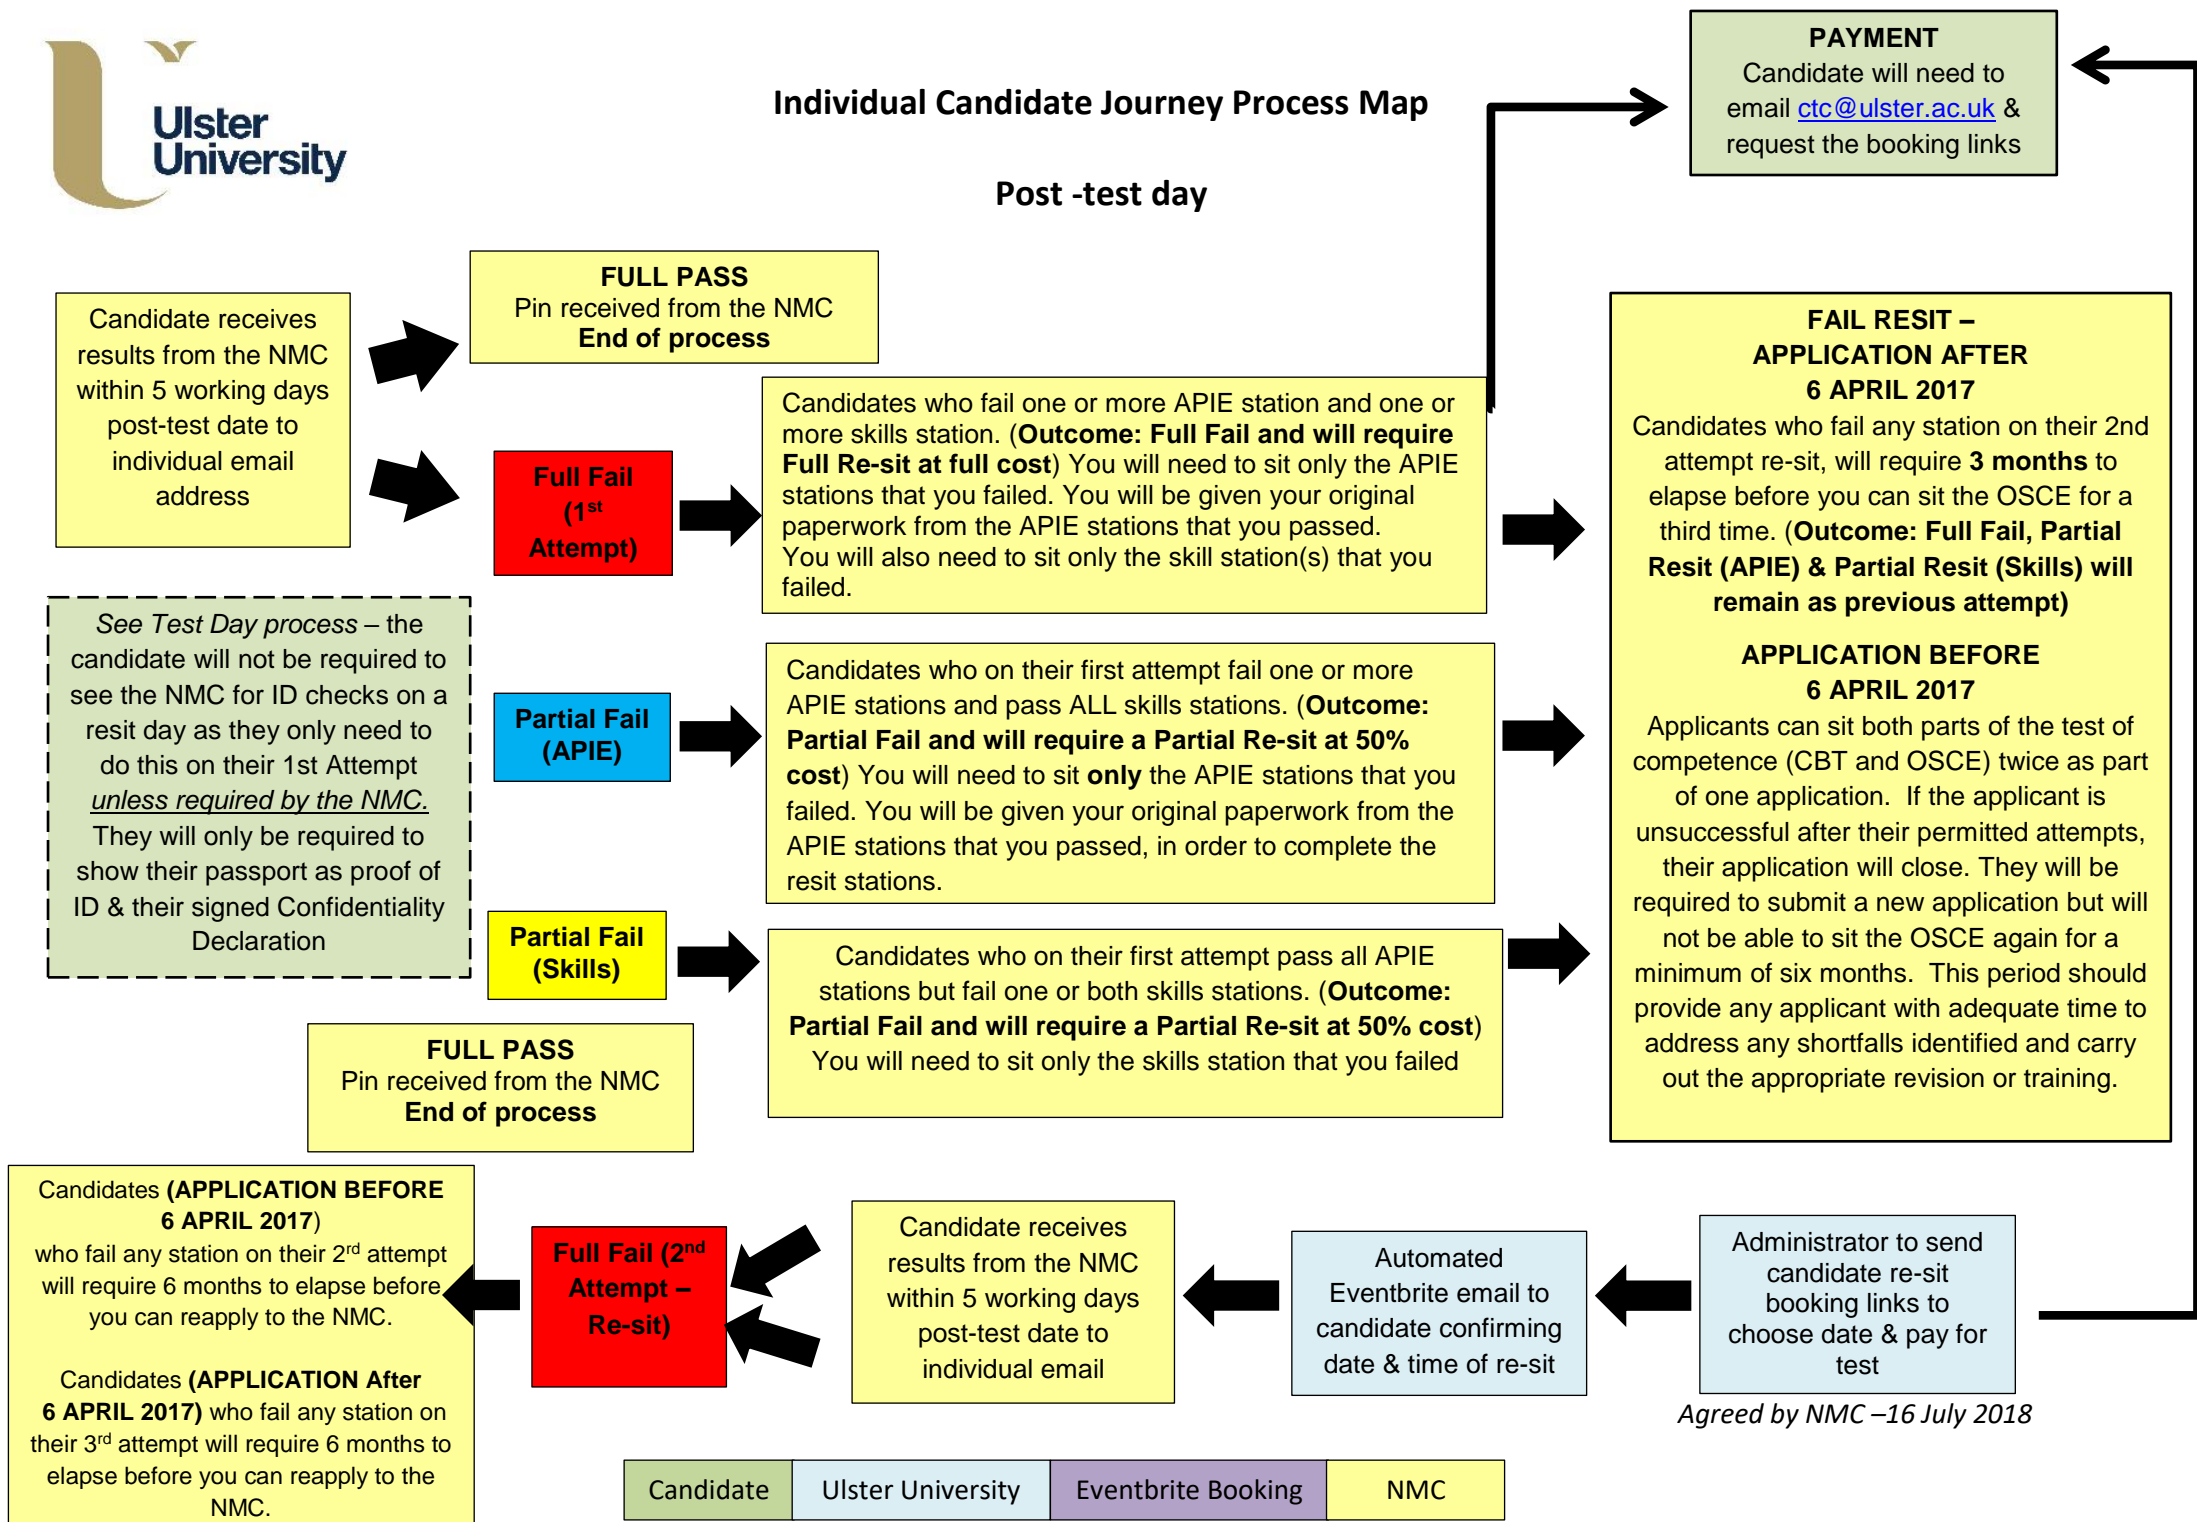

Individual Candidate Journey Process Map

Post -test day

Agreed by NMC - 16 July 2018