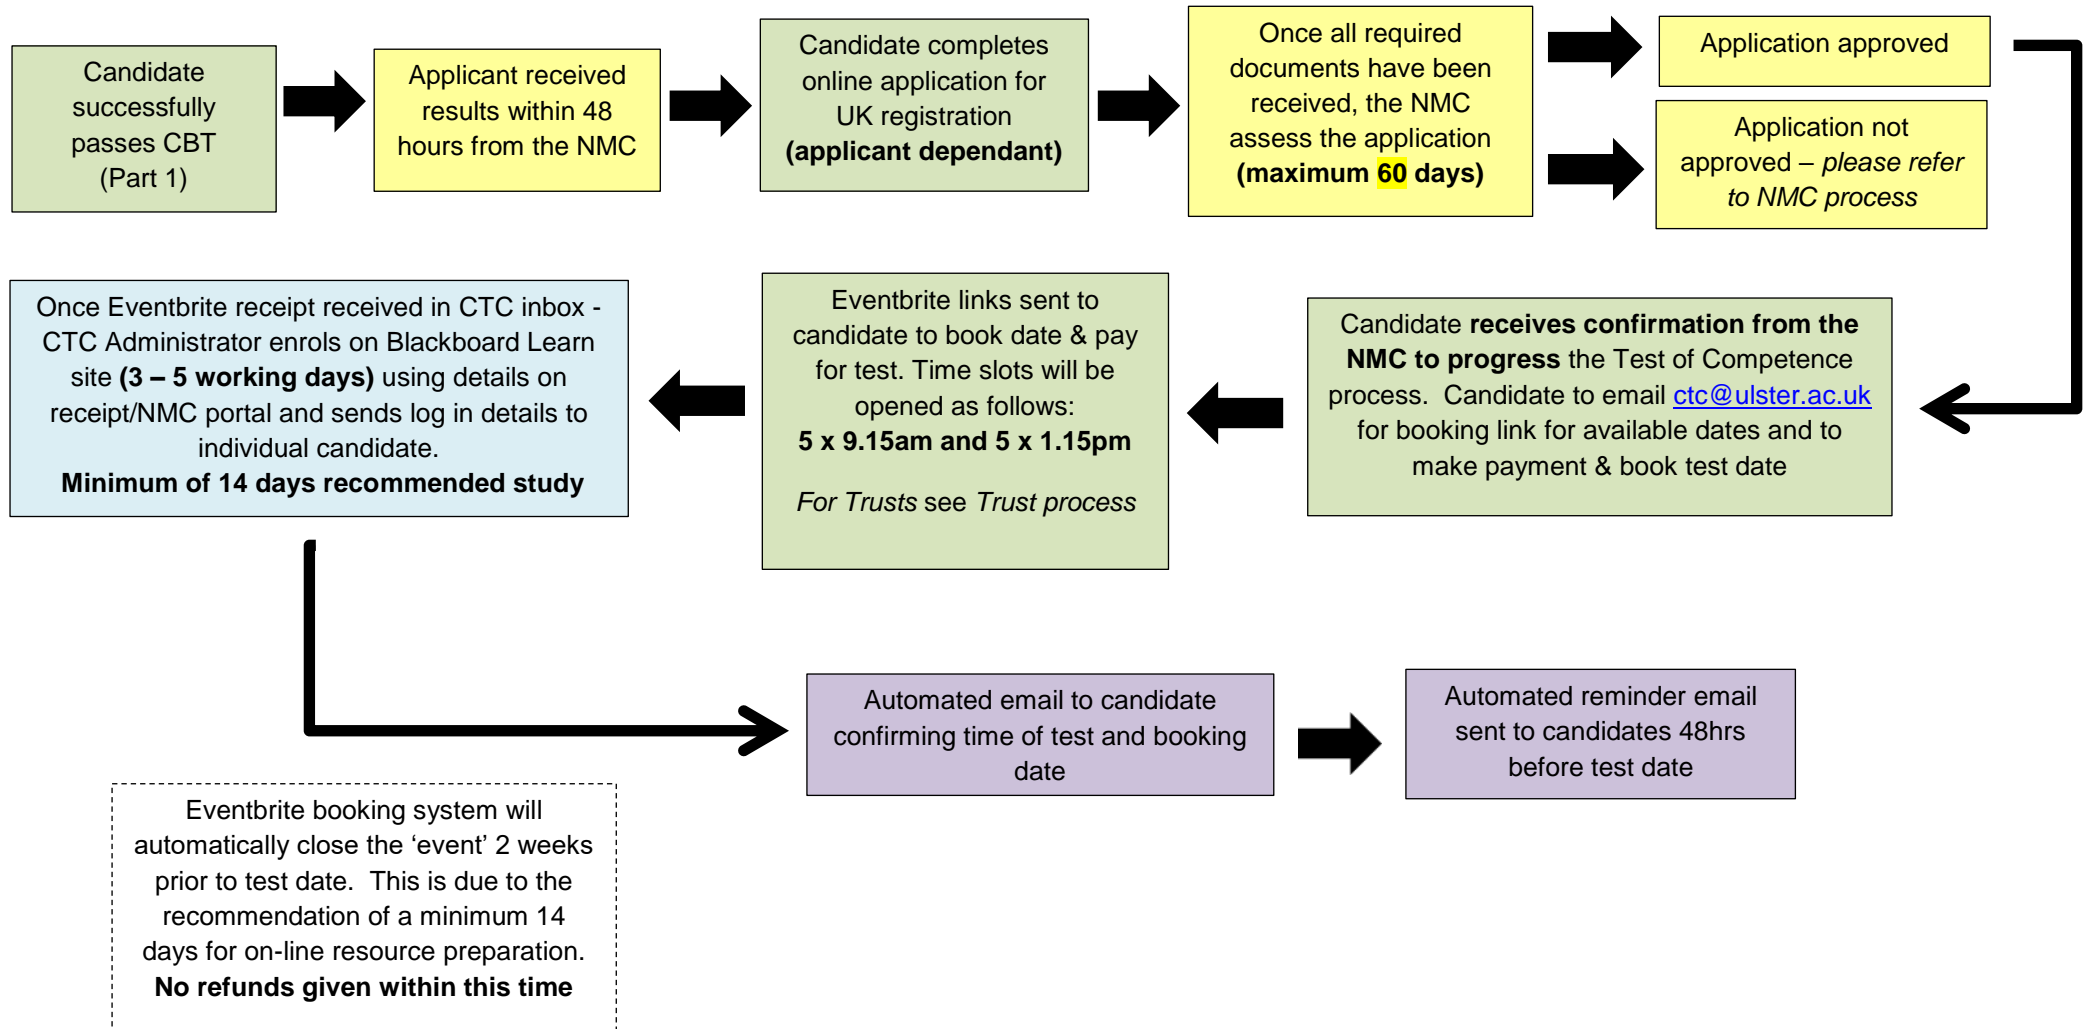

Individual Candidate Journey Process Map

Pre-test

Agreed by NMC –16 July 2018