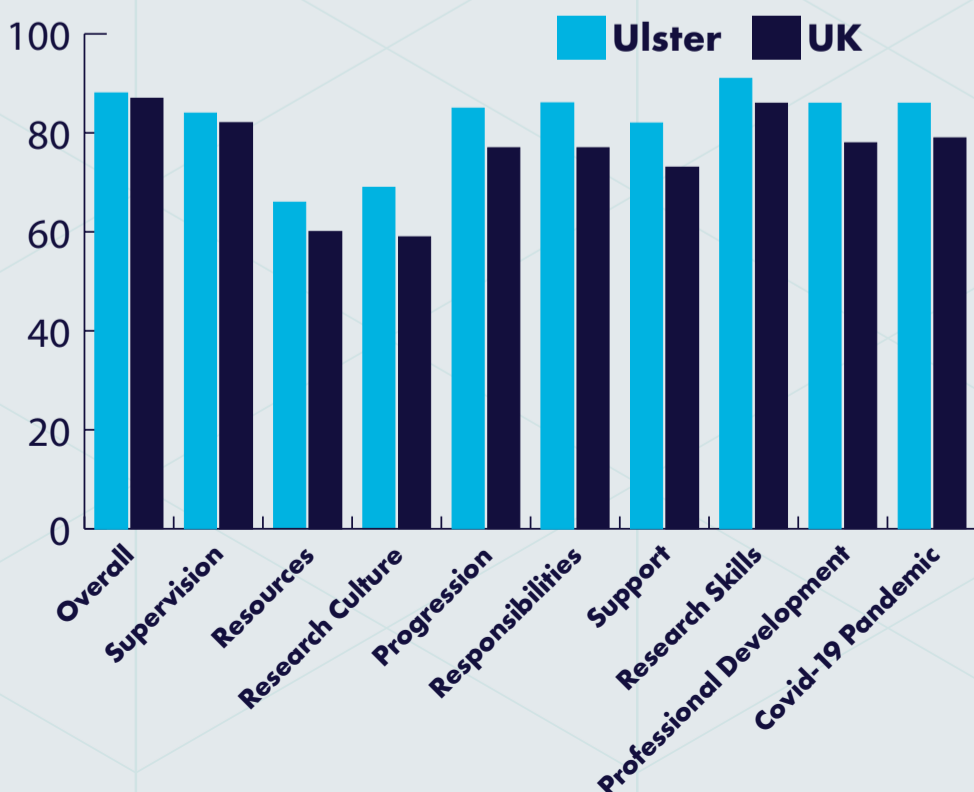

PRES 2023 RESULTS

Postgraduate Research Experience Survey

HIGHLIGHTS

4TH in UK for overall PhD researcher satisfaction

5TH in UK for research culture

78% Participation rate (compared to national average of 30%)

OTHER HIGHLIGHTS

ABOVE national average in **EVERY** performance indicator

4TH in UK for **Responsibilities** (out of 100 institutions)

5TH in UK for **Professional Development** (out of 100 institutions)

5TH in UK for **Community** (out of 100 institutions)

6TH in UK for **Support** (out of 100 institutions)

6TH in UK for **Research Skills** (out of 100 institutions)

6TH in UK for **Progression** (out of 100 institutions)