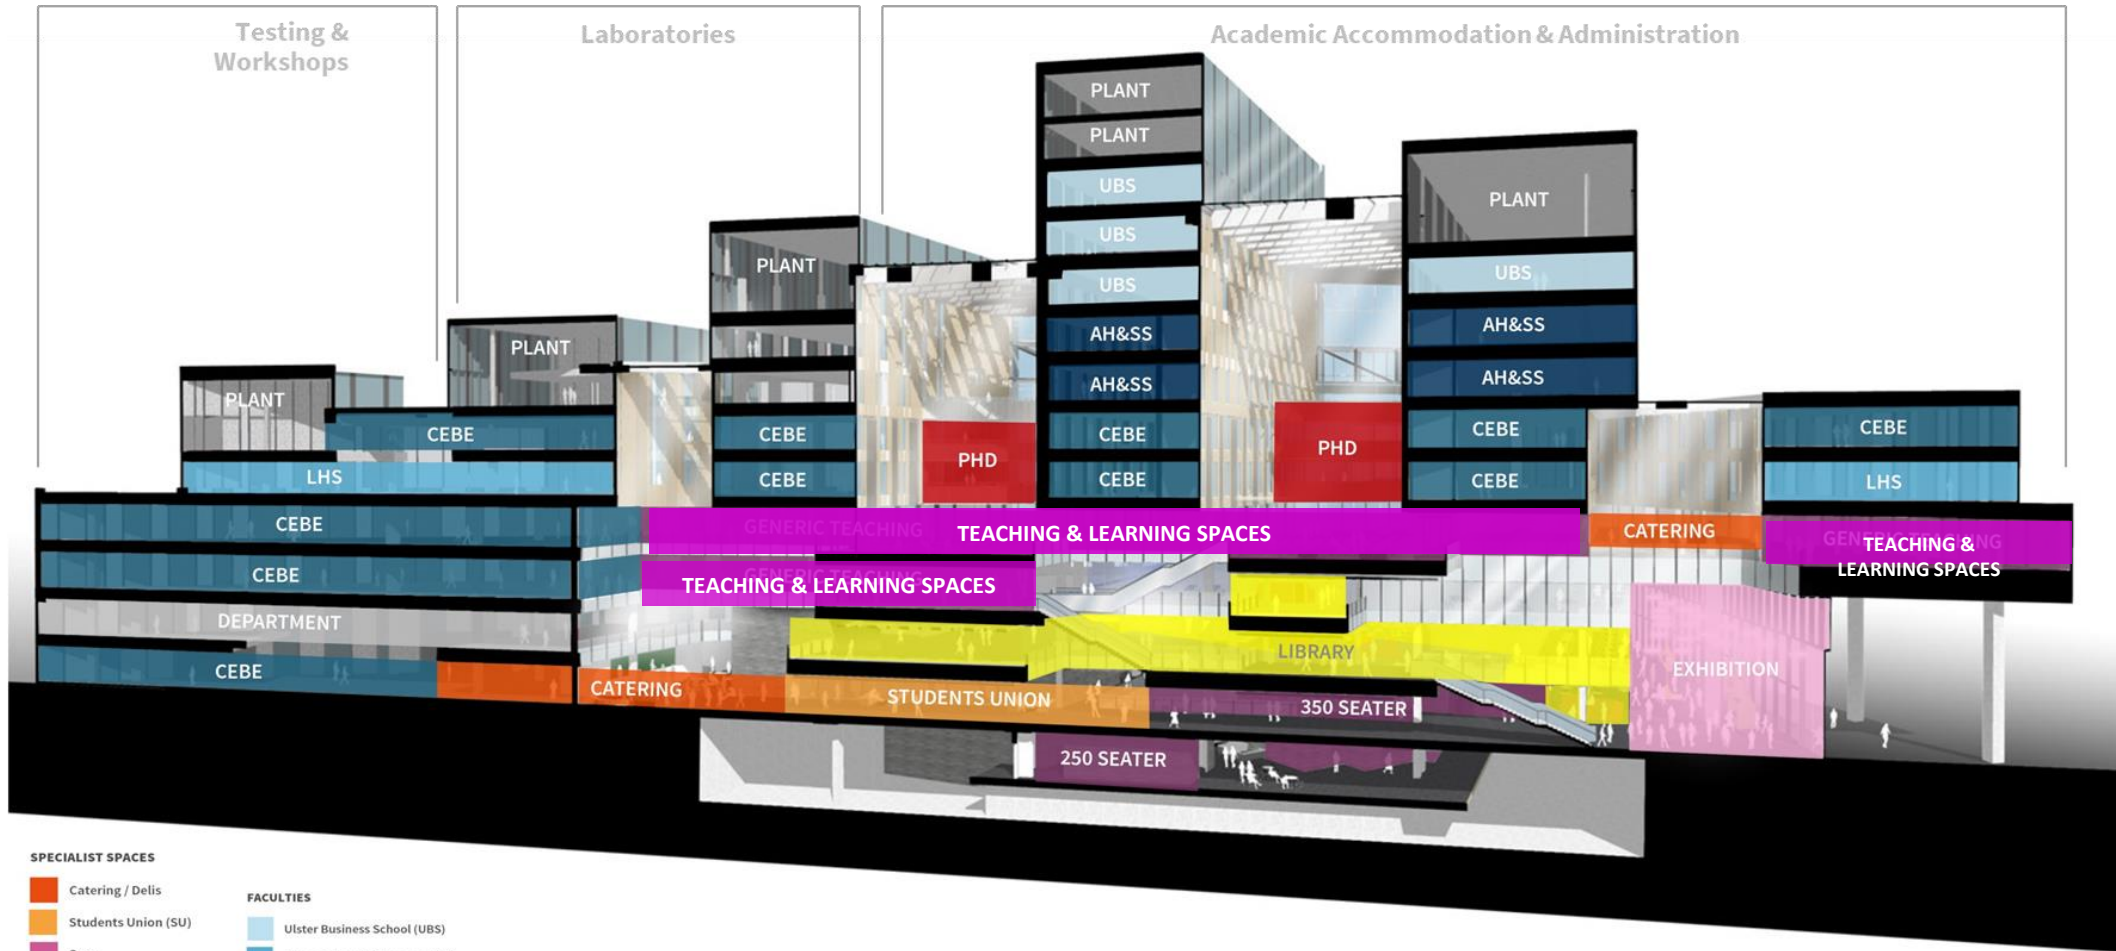

CAREERS TEACHERS'

SUMMIT 2021

**CAREERS TEACHERS'
SUMMIT 2021**

The new Belfast campus

An update from
Nuala Dalcz

CAREERS TEACHERS' SUMMIT 2021

Our vision for the new Belfast campus is to develop a creative, innovative, transformative and vibrant environment that will stimulate, inspire and add value to our core activities of teaching and learning and research and innovation.

CAREERS TEACHERS' SUMMIT 2021

Faculties & Specialist Spaces

Level 10
Level 09
Level 08
Level 07
Level 06
Level 05
Level 04
Level 03
Level 02
Level 01
Level 00
Level B01

Teaching

Gym

Library

Catering

Gallery and Exhibition

Students Union

PhD, Transition and Teaching

Level 10
Level 09
Level 08
Level 07
Level 06
Level 05
Level 04
Level 03
Level 02
Level 01
Level 00
Level B01

Social Learning & Library

CAREERS TEACHERS' SUMMIT 2021