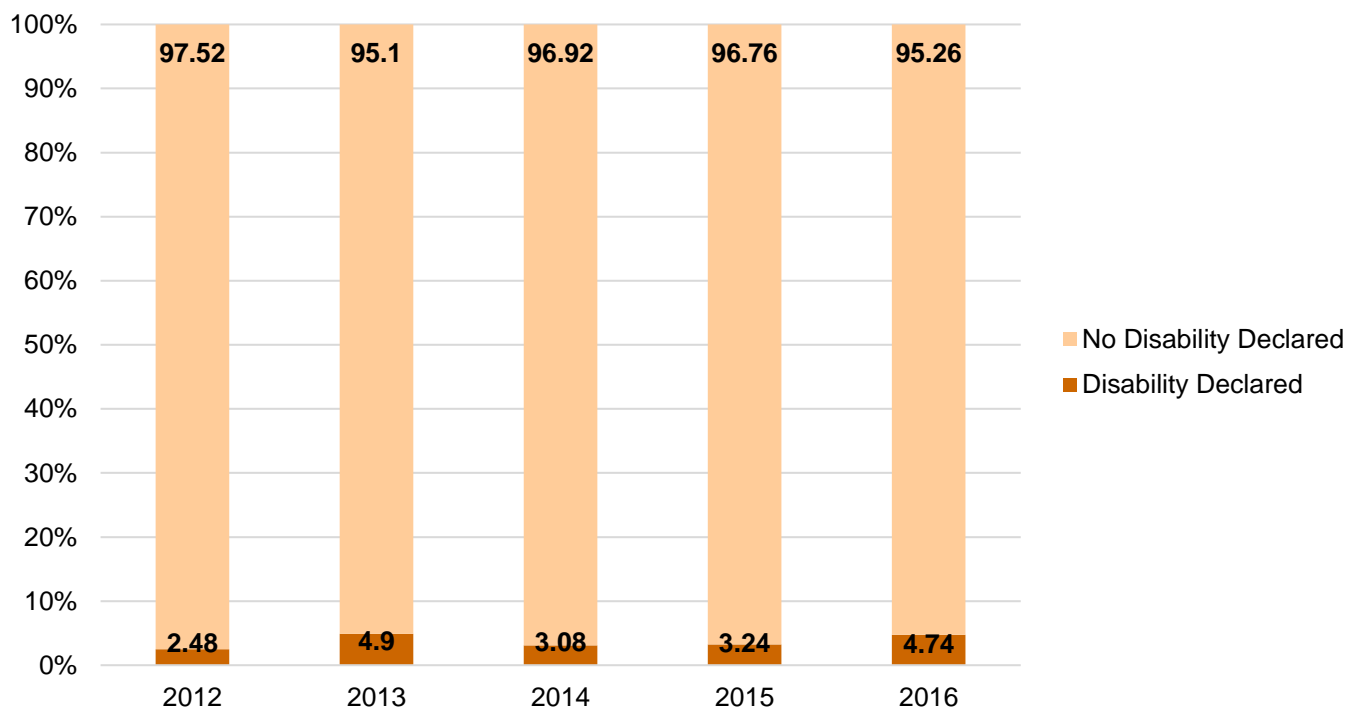

Overall Workforce

By Community Background

By Gender

By Ethnic Origin

By Disability Declared

Belfast Campus

By Community Background

By Gender

By Ethnic Origin

By Disability Declared

Jordanstown Campus

By Community Background

By Gender

By Ethnic Origin

By Disability Declared

Coleraine Campus