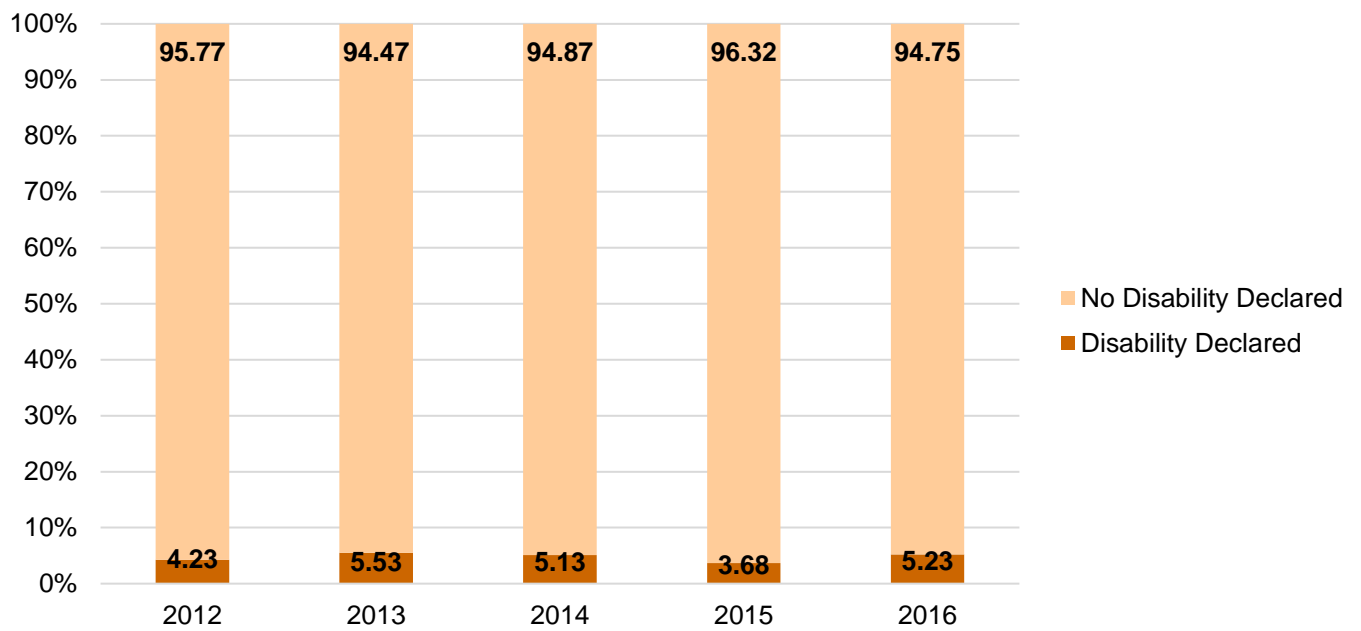

Overall Workforce

By Community Background

By Gender

By Ethnic Origin

By Disability Declared

Belfast Campus

By Community Background

By Gender

By Ethnic Origin

By Disability Declared

Jordanstown Campus

By Community Background

By Gender

By Ethnic Origin

By Disability Declared

Coleraine Campus