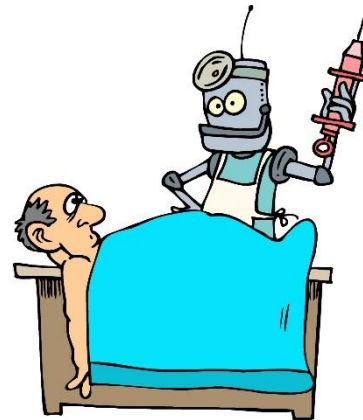

This is Smuff

He lives on planet Smiz

He lives in a smirt

He drives a smurd

His best friend is called Smu

He works as a Smath

His pet is called Smeb

He likes to hang around with his smaks