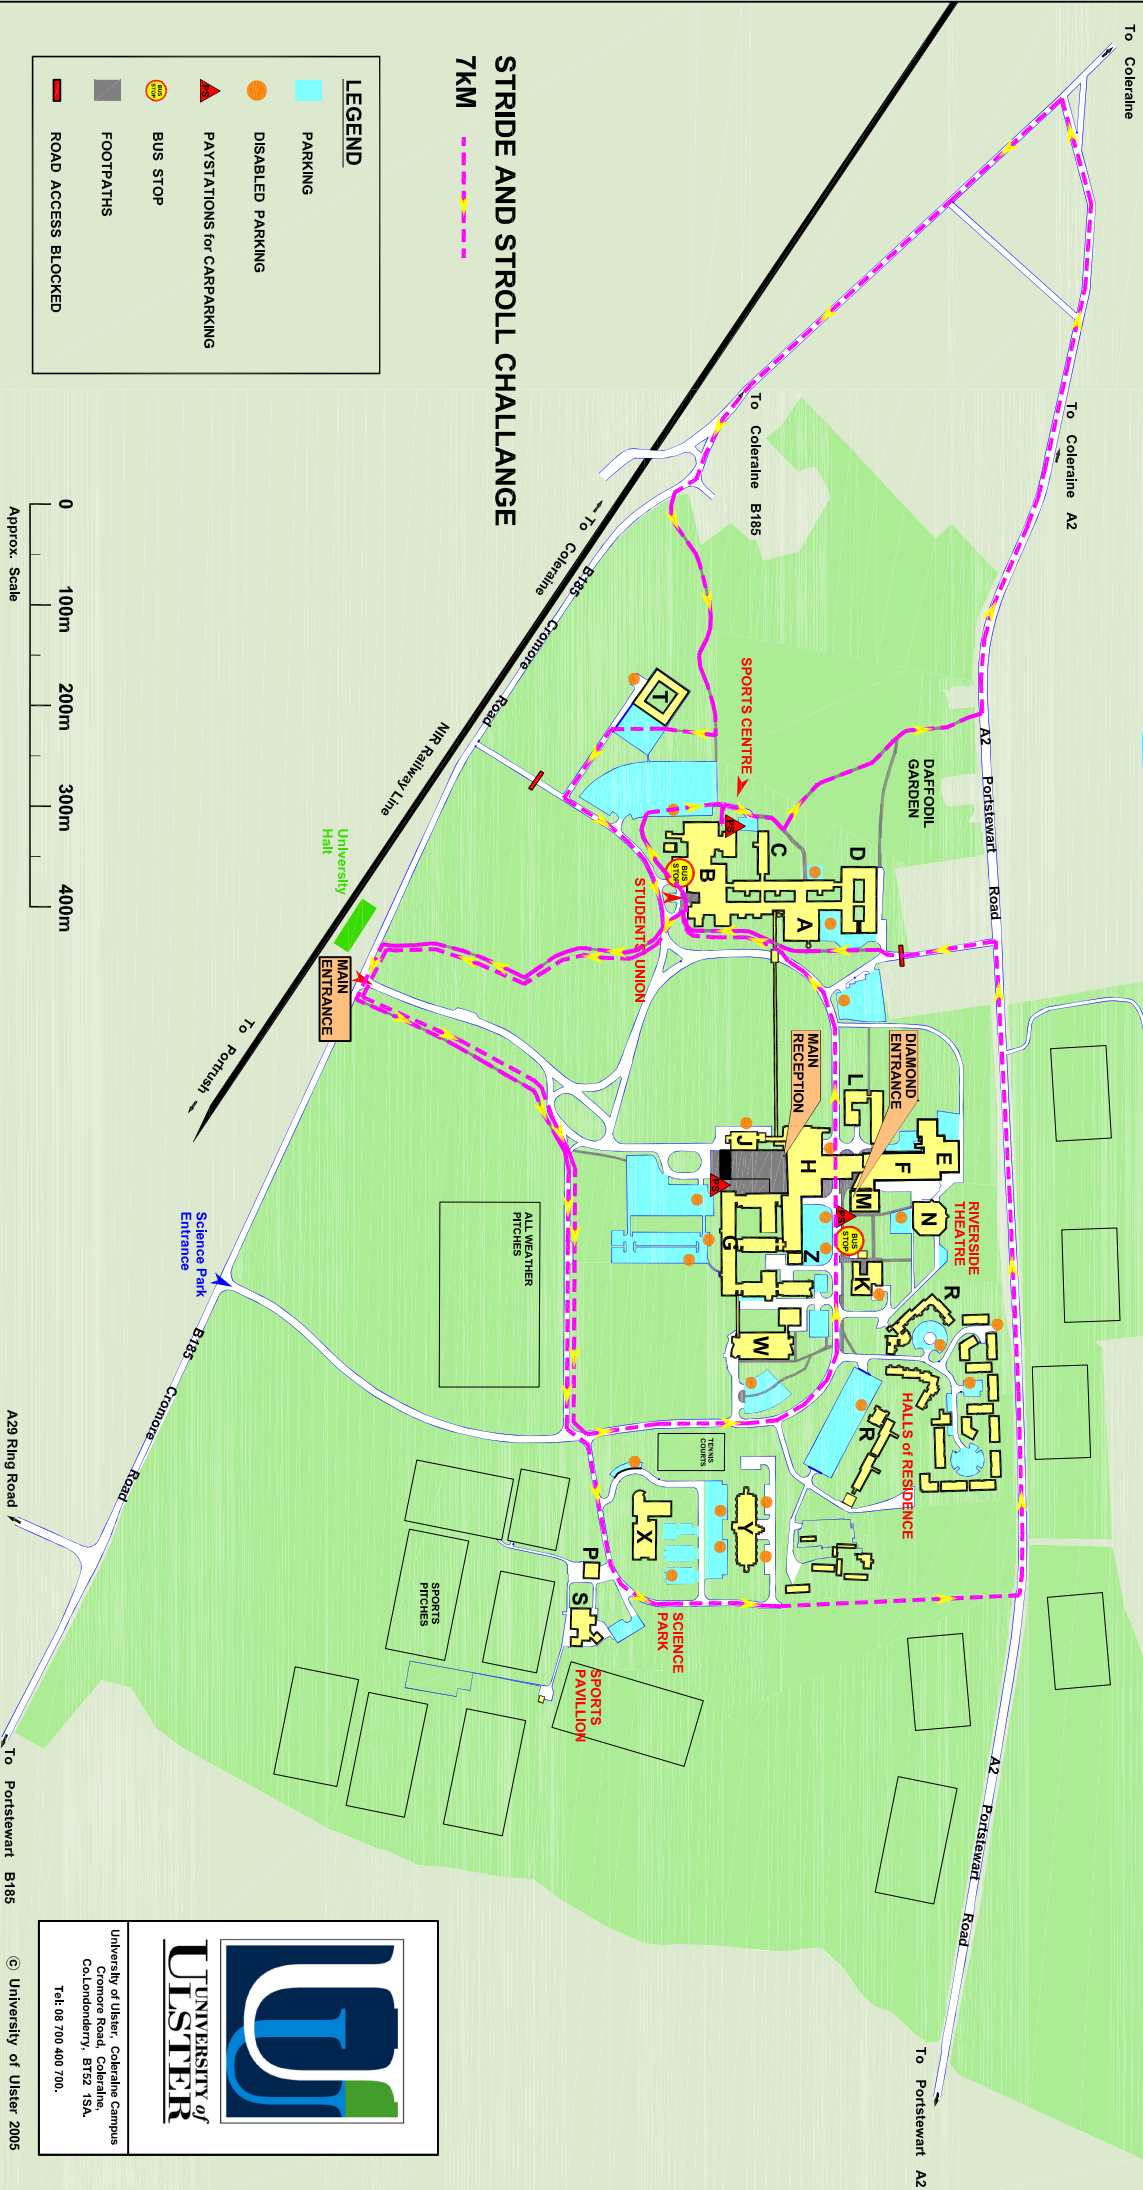

River Bann

STRIDE AND STROLL CHALLENGE 7KM

LEGEND	
	PARKING
	DISABLED PARKING
	PAYSTATIONS for CARPARKING
	BUS STOP
	FOOTPATHS
	ROAD ACCESS BLOCKED

**UNIVERSITY of
ULSTER**

University of Ulster, Coleraine Campus
Cromore Road, Coleraine,
Coleraine, BT52 1SA.
Tel: 08 700 400 700.