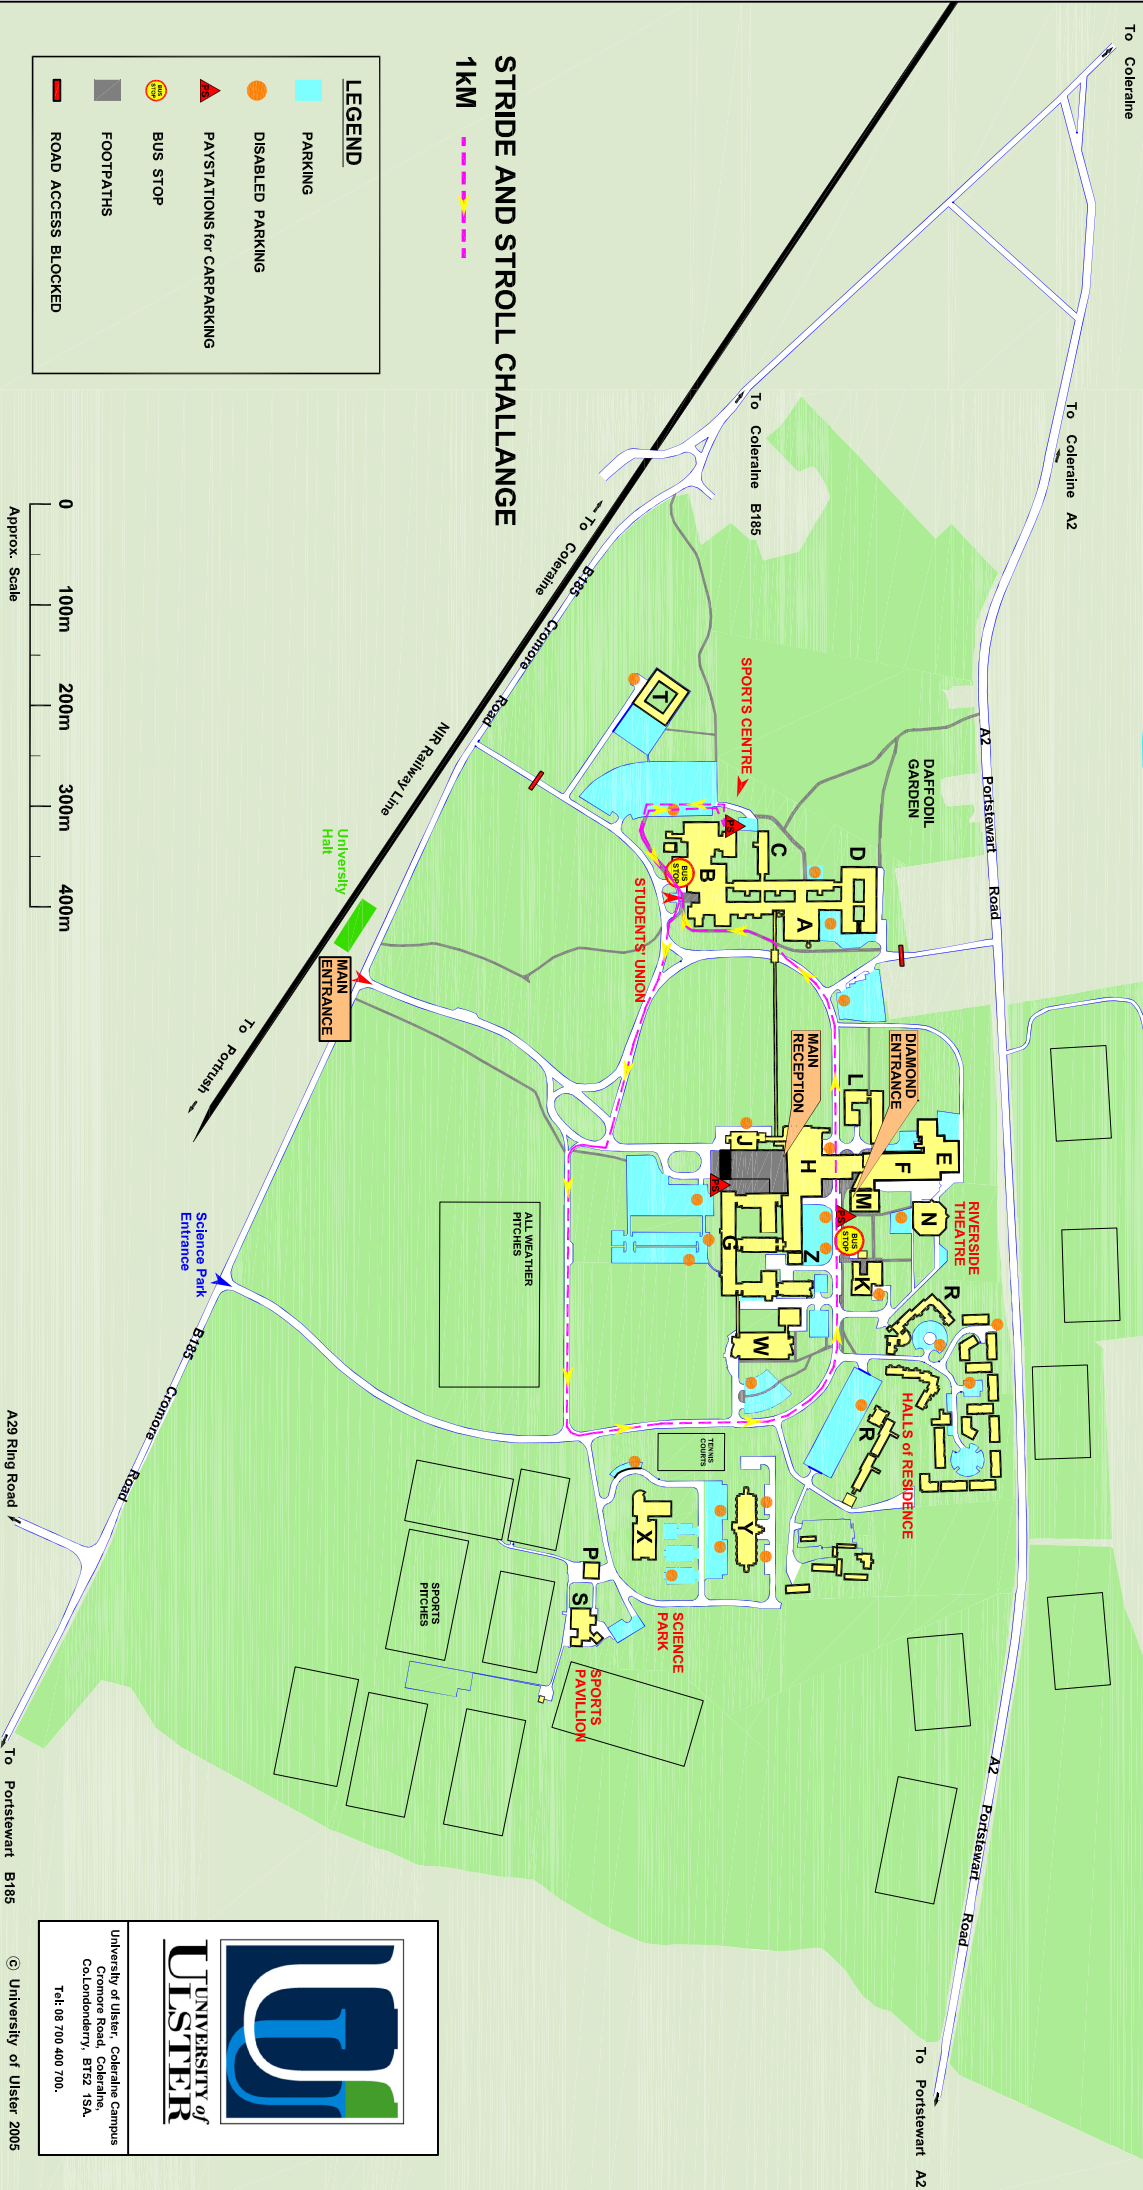

River Bann

STRIDE AND STROLL CHALLENGE 1KM

LEGEND	
	PARKING
	DISABLED PARKING
	PAYSTATIONS for CARPARKING
	BUS STOP
	FOOTPATHS
	ROAD ACCESS BLOCKED

UNIVERSITY of
ULSTER
 University of Ulster, Coleraine Campus
 Cromore Road, Coleraine,
 Co. Londonderry, BT52 1SA.
 Tel. 08 700 400 700.