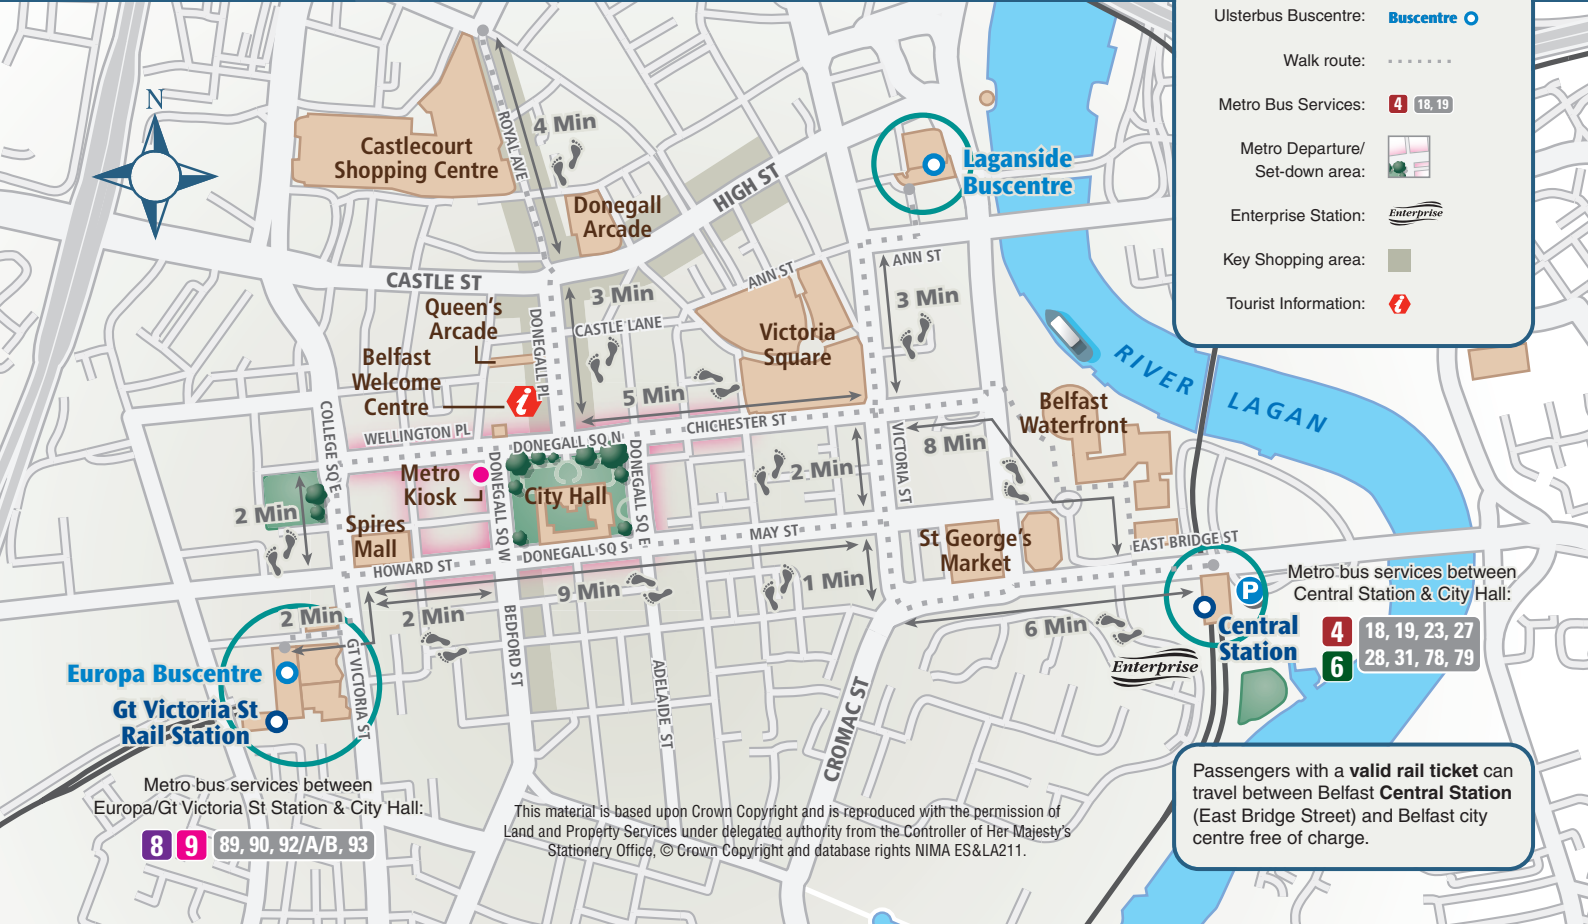

BELFAST

PUBLIC TRANSPORT & WALK MAP

Taking you to the heart of Belfast City Centre

MAP KEY

- NIRailways Station: Rail Station
- Ulsterbus Buscentre: Buscentre
- Walk route:
- Metro Bus Services: 4 18, 19
- Metro Departure/ Set-down area:
- Enterprise Station:
- Key Shopping area:
- Tourist Information:

Europa Buscentre
Gt Victoria St Rail Station

Metro bus services between Europa/Gt Victoria St Station & City Hall:

8 9 89, 90, 92/A/B, 93

This material is based upon Crown Copyright and is reproduced with the permission of Land and Property Services under delegated authority from the Controller of Her Majesty's Stationery Office, © Crown Copyright and database rights NIMA ES&LA211.

Passengers with a **valid rail ticket** can travel between Belfast **Central Station** (East Bridge Street) and Belfast city centre free of charge.

Metro bus services between Central Station & City Hall: