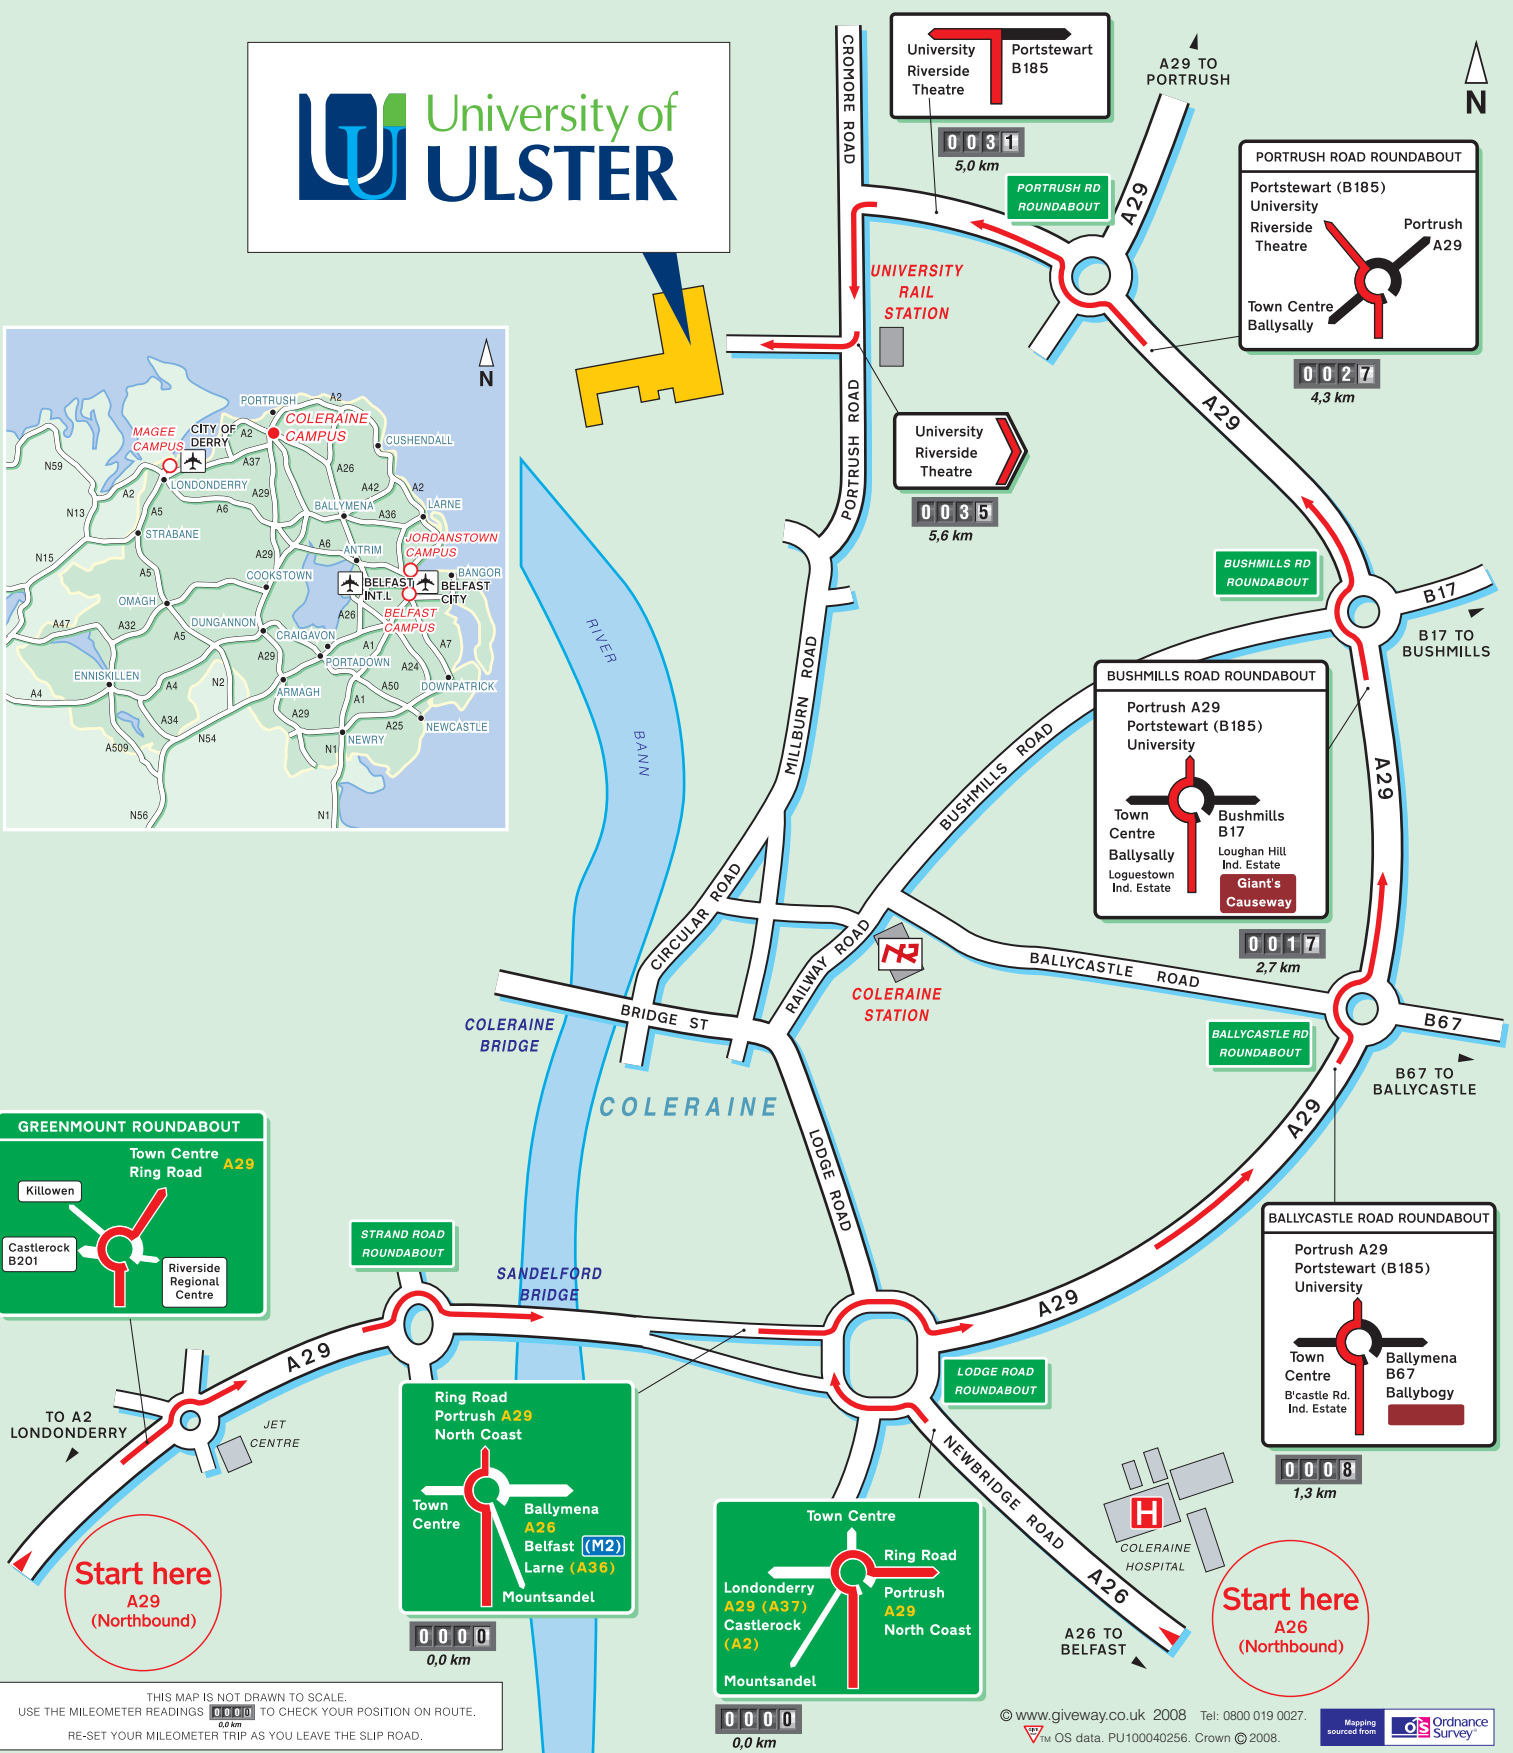

Coleraine campus,
Cromore Road, Coleraine, Co. Londonderry, BT52 1SA
Tel: 08 700 400 700

Public Transport

By Rail, Coleraine Railway Station

Coleraine Railway Station is a 5 minute taxi ride from the Coleraine campus. The University has its own railway station a 5 minute walk away from the campus. Rail timetables are available online: <http://www.translink.co.uk/nir.asp> or by calling 02890 66 66 30

By Air

Belfast City Airport, <http://www.belfastcityairport.com/home.asp> is 58 miles away from the campus.
Belfast International Airport, <http://www.belfastairport.com/en/> is 50 miles away from the campus.
City of Derry Airport, <http://www.cityofderryairport.com/> is 23 miles away from the campus.

By Sea

From Liverpool to Belfast with Norfolk Line, <http://www.norfolkline.com/ferry/?nav>
From Stranraer, Scotland to Belfast with Stena Line, <http://www.steneline.co.uk/ferry/>
From Cairnryan, Scotland to Larne with P&O Irish Sea, <http://www.poirishsea.com/>
From Troon, Scotland to Larne with P&O Irish Sea, <http://www.poirishsea.com/>

Further general information is available from the Northern Ireland Tourist Board, <http://www.discovernorthernireland.com/>

THIS MAP IS NOT DRAWN TO SCALE.
USE THE MILEOMETER READINGS **0000** TO CHECK YOUR POSITION ON ROUTE.
RE-SET YOUR MILEOMETER TRIP AS YOU LEAVE THE SLIP ROAD.