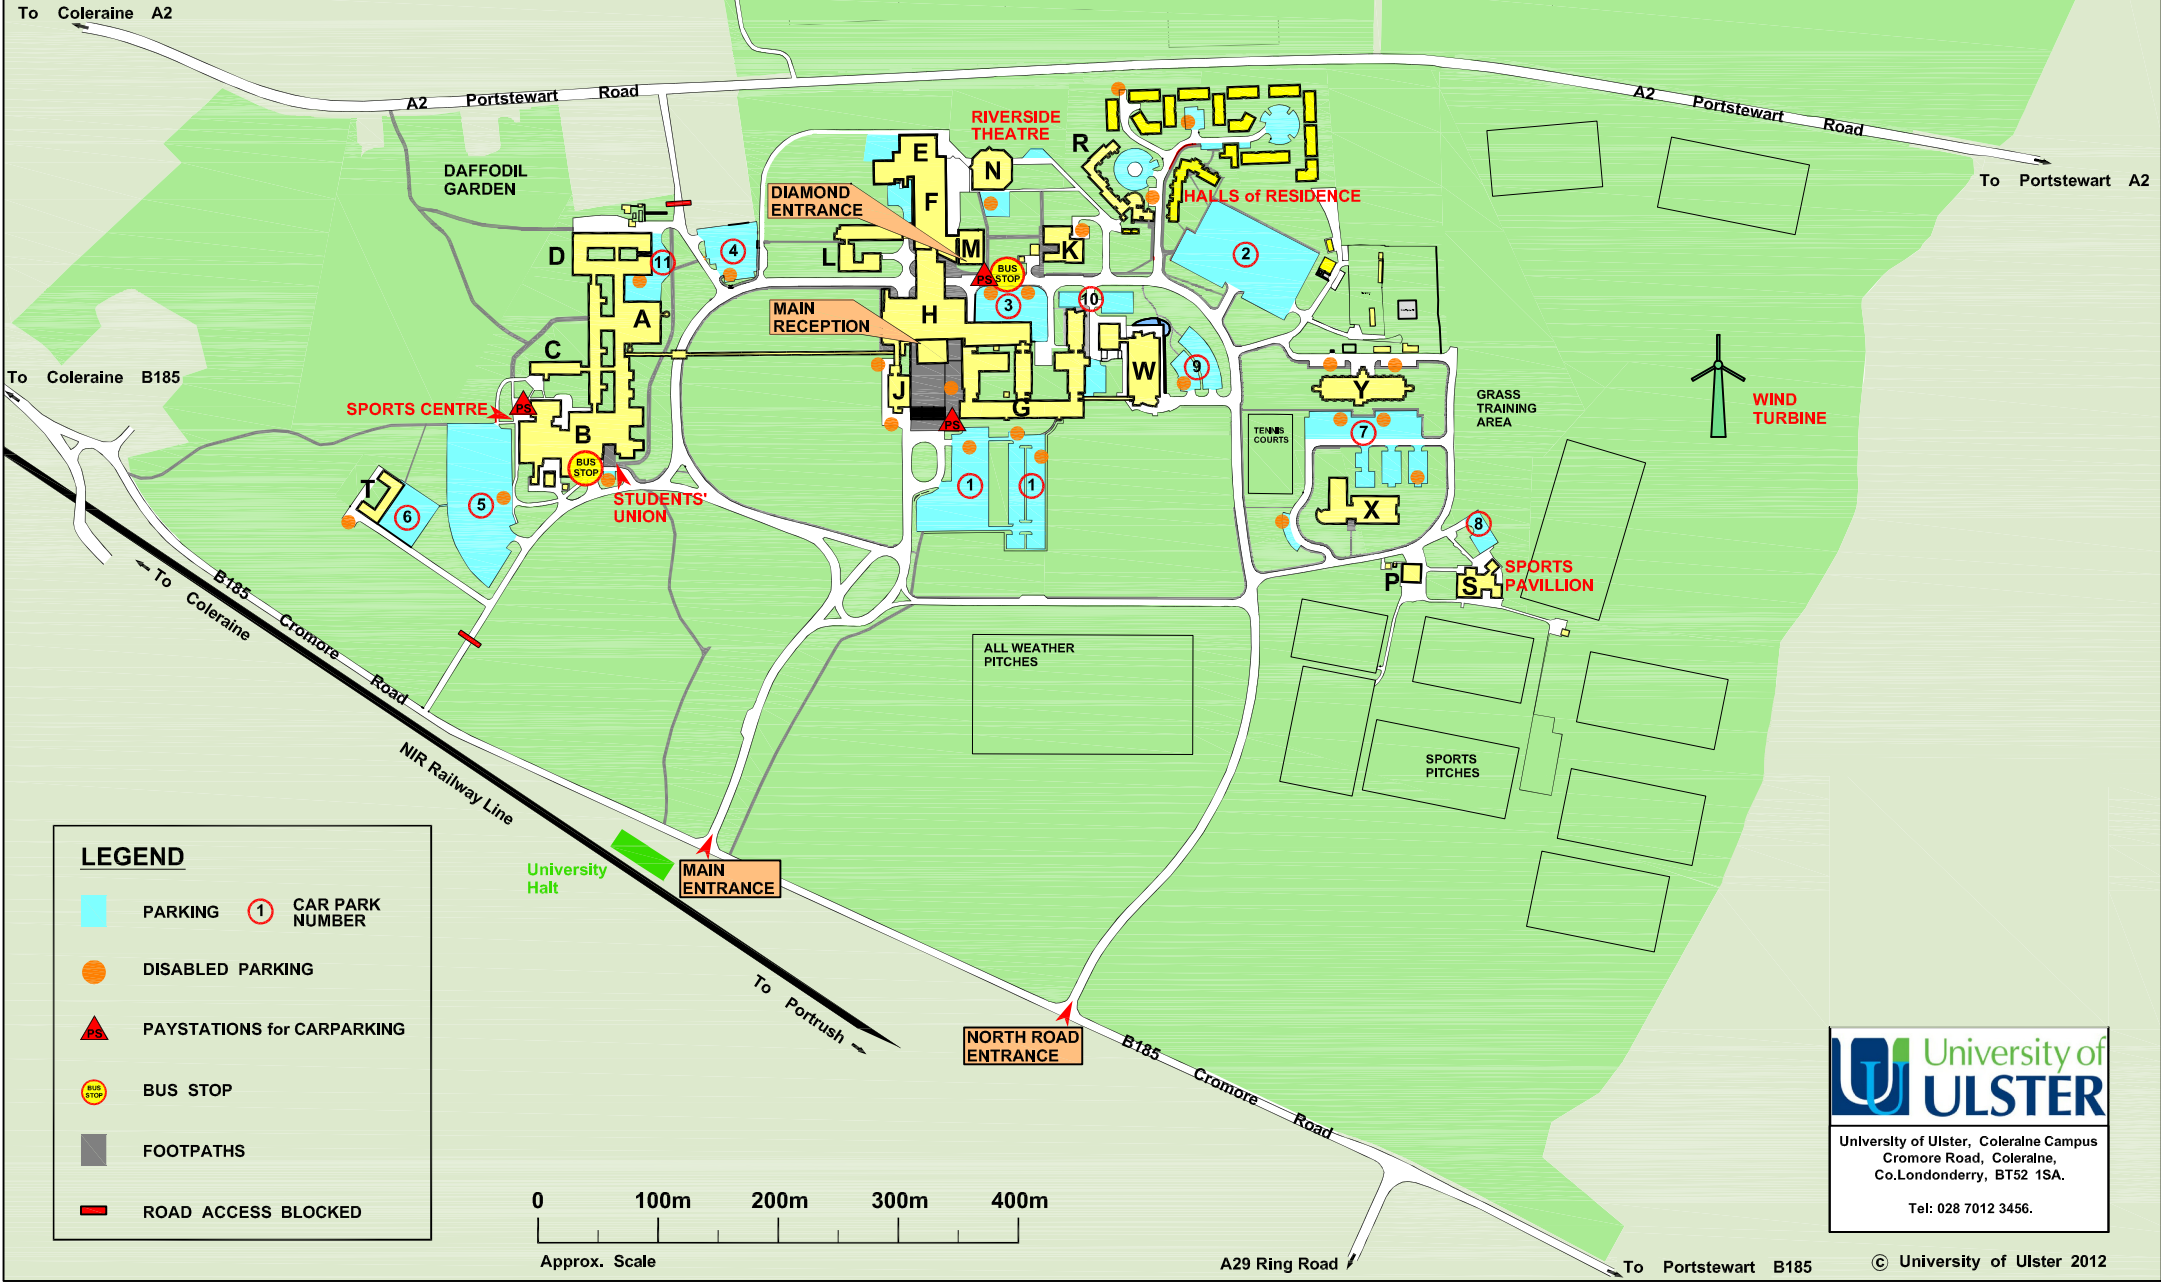

River Bann

LEGEND

- PARKING
- DISABLED PARKING
- PAYSTATIONS for CARPARKING
- BUS STOP
- FOOTPATHS
- ROAD ACCESS BLOCKED
- 1 CAR PARK NUMBER

University of Ulster, Coleraine Campus
Cromore Road, Coleraine,
Co.Londonderry, BT52 1SA.
Tel: 028 7012 3456.